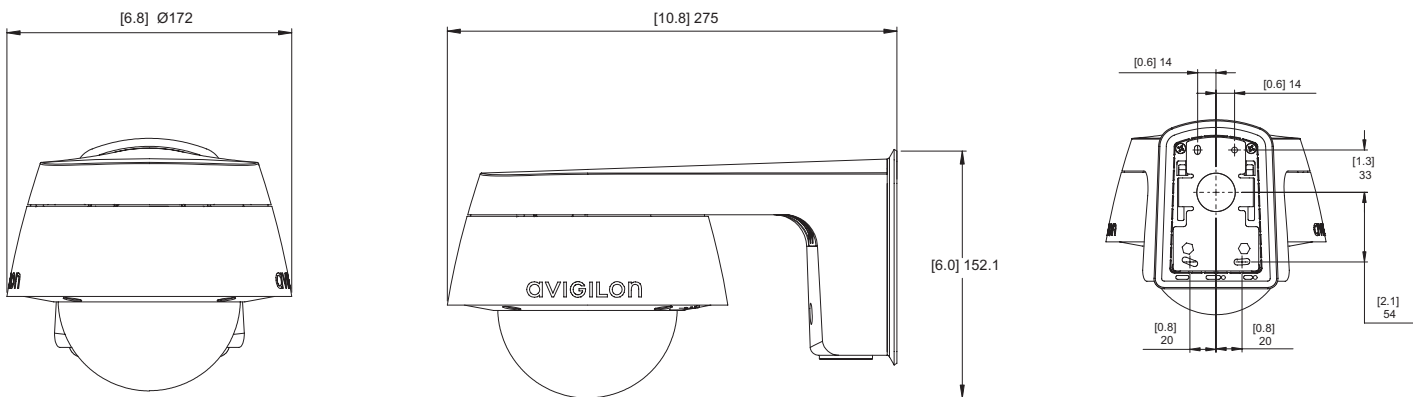

**WITH WALL MOUNT
(H4A-MT-WALL1)**