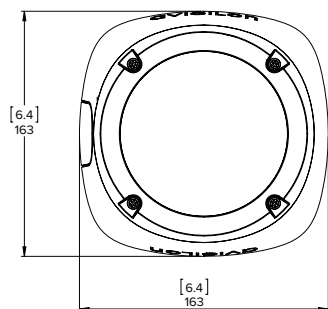

Surface Mount Outdoor Dome Camera

(H4A-DO)

Ordering Information

PENDANT DOME CAMERAS	MP	WDR	LightCatcher Technology	Analytics	Lens	IR	HDSM SmartCodec
1.0C-H4A-DP1(-B)*	1.0	✓	✓	✓	3 - 9 mm		✓
1.0C-H4A-DP1-IR(-B)*	1.0	✓	✓	✓	3 - 9 mm	✓	✓
1.0C-H4A-DP2(-B)*	1.0	✓	✓	✓	9 - 22 mm		✓
2.0C-H4A-DP1(-B)*	2.0	✓	✓	✓	3 - 9 mm		✓
2.0C-H4A-DP1-IR(-B)*	2.0	✓	✓	✓	3 - 9 mm	✓	✓
2.0C-H4A-DP2(-B)*	2.0	✓	✓	✓	9 - 22 mm		✓
3.0C-H4A-DP1(-B)*	3.0	✓	✓	✓	3 - 9 mm		✓
3.0C-H4A-DP1-IR(-B)*	3.0	✓	✓	✓	3 - 9 mm	✓	✓
3.0C-H4A-DP2(-B)*	3.0	✓	✓	✓	9 - 22 mm		✓
5.0L-H4A-DP1(-B)*	5.0		✓	✓	4.3 - 8 mm		✓
5.0L-H4A-DP1-IR(-B)*	5.0		✓	✓	4.3 - 8 mm	✓	✓
5.0L-H4A-DP2(-B)*	5.0		✓	✓	9 - 22 mm		✓
8.0-H4A-DP1(-B)*	8.0			✓	4.3 - 8 mm		✓
8.0-H4A-DP1-IR(-B)*	8.0			✓	4.3 - 8 mm	✓	✓

H4A-MT-WALL1	Indoor/Outdoor Pendant Wall Arm Mount
H4A-MT-NPTA1	Indoor/Outdoor Pendant NPT Mount
H4A-DP-SMOK1	Dome Camera Cover with Smoked Bubble
H4A-DP-CLER1	Dome Camera Cover with Clear Bubble
H4-MT-POLE1	Aluminum pole mounting bracket for H4 HD Pendant Dome Cameras and H4 HD Bullet Cameras
H4-MT-CRNR1	Aluminum corner mounting bracket for H4 HD Pendant Dome Cameras and H4 HD Bullet Cameras
H4A-AC-GROM1	Camera Sealing Grommet, Pack of 10
H4-AC-WIFI2-NA / H4-AC-WIFI2-EU	USB Wifi Adapter
CM-AC-AVIO1	3.5 mm Jack with 1.8 m Fly Wires
CM-AC-GROM1	Pipe Grommet, Pack of 10

SURFACE MOUNT OUTDOOR DOME CAMERAS	MP	WDR	LightCatcher Technology	Analytics	Lens	IR	HDSM SmartCodec
1.0C-H4A-DO1(-B)*	1.0	✓	✓	✓	3 - 9 mm		✓
1.0C-H4A-DO1-IR(-B)*	1.0	✓	✓	✓	3 - 9 mm	✓	✓
1.0C-H4A-DO2(-B)*	1.0	✓	✓	✓	9 - 22 mm		✓
2.0C-H4A-DO1(-B)*	2.0	✓	✓	✓	3 - 9 mm		✓
2.0C-H4A-DO1-IR(-B)*	2.0	✓	✓	✓	3 - 9 mm	✓	✓
2.0C-H4A-DO2(-B)*	2.0	✓	✓	✓	9 - 22 mm		✓
3.0C-H4A-DO1(-B)*	3.0	✓	✓	✓	3 - 9 mm		✓
3.0C-H4A-DO1-IR(-B)*	3.0	✓	✓	✓	3 - 9 mm	✓	✓
3.0C-H4A-DO2(-B)*	3.0	✓	✓	✓	9 - 22 mm		✓
5.0L-H4A-DO1(-B)*	5.0		✓	✓	4.3 - 8 mm		✓
5.0L-H4A-DO1-IR(-B)*	5.0		✓	✓	4.3 - 8 mm	✓	✓
5.0L-H4A-DO2(-B)*	5.0		✓	✓	9 - 22 mm		✓
8.0-H4A-DO1(-B)*	8.0			✓	4.3 - 8 mm		✓
8.0-H4A-DO1-IR(-B)*	8.0			✓	4.3 - 8 mm	✓	✓

H4A-DO-SMOK1	Outdoor Dome Camera Cover with Smoked Bubble
H4A-DO-CLER1	Outdoor Dome Camera Cover with Clear Bubble
H4-AC-WIFI2-NA / H4-AC-WIFI2-EU	USB Wifi Adapter
H4A-AC-GROM1	Camera Sealing Grommet, Pack of 10
CM-AC-AVIO1	3.5 mm Jack with 1.8 m Fly Wires
CM-AC-GROM1	Pipe Grommet, Pack of 10