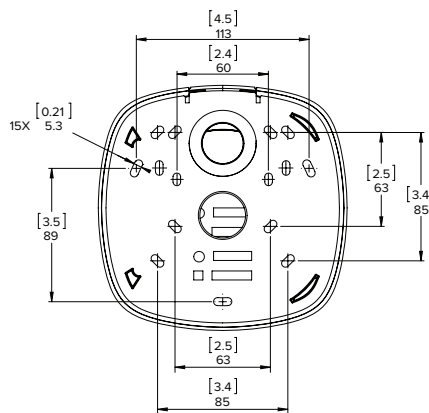

Surface Mount Outdoor Dome Camera

(H4A-DO)

Ordering Information

PENDANT DOME CAMERAS	MP	WDR	LightCatcher Technology	Analytics	Lens	IR	HDSM SmartCodec
1.0C-H4A-DP1(-B)*	1.0	✓	✓	✓	3 - 9 mm		✓
1.0C-H4A-DP1-IR(-B)*	1.0	✓	✓	✓	3 - 9 mm	✓	✓
1.0C-H4A-DP2(-B)*	1.0	✓	✓	✓	9 - 22 mm		✓
2.0C-H4A-DP1(-B)*	2.0	✓	✓	✓	3 - 9 mm		✓
2.0C-H4A-DP1-IR(-B)*	2.0	✓	✓	✓	3 - 9 mm	✓	✓
2.0C-H4A-DP2(-B)*	2.0	✓	✓	✓	9 - 22 mm		✓
3.0C-H4A-DP1(-B)*	3.0	✓	✓	✓	3 - 9 mm		✓
3.0C-H4A-DP1-IR(-B)*	3.0	✓	✓	✓	3 - 9 mm	✓	✓
3.0C-H4A-DP2(-B)*	3.0	✓	✓	✓	9 - 22 mm		✓
5.0L-H4A-DP1(-B)*	5.0		✓	✓	4.3 - 8 mm		✓
5.0L-H4A-DP1-IR(-B)*	5.0		✓	✓	4.3 - 8 mm	✓	✓
5.0L-H4A-DP2(-B)*	5.0		✓	✓	9 - 22 mm		✓
8.0-H4A-DP1(-B)*	8.0			✓	4.3 - 8 mm		✓
8.0-H4A-DP1-IR(-B)*	8.0			✓	4.3 - 8 mm	✓	✓

H4A-MT-WALL1	Indoor/Outdoor Pendant Wall Arm Mount
H4A-MT-NPTA1	Indoor/Outdoor Pendant NPT Mount
H4A-DP-SMOK1	Dome Camera Cover with Smoked Bubble
H4A-DP-CLER1	Dome Camera Cover with Clear Bubble
H4-MT-POLE1	Aluminum pole mounting bracket for H4 HD Pendant Dome Cameras and H4 HD Bullet Cameras
H4-MT-CRNR1	Aluminum corner mounting bracket for H4 HD Pendant Dome Cameras and H4 HD Bullet Cameras
H4A-AC-GROM1	Camera Sealing Grommet, Pack of 10
H4-AC-WIFI2-NA / H4-AC-WIFI2-EU	USB Wifi Adapter
CM-AC-AVIO1	3.5 mm Jack with 1.8 m Fly Wires
CM-AC-GROM1	Pipe Grommet, Pack of 10

SURFACE MOUNT OUTDOOR DOME CAMERAS	MP	WDR	LightCatcher Technology	Analytics	Lens	IR	HDSM SmartCodec
1.0C-H4A-DO1(-B)*	1.0	✓	✓	✓	3 - 9 mm		✓
1.0C-H4A-DO1-IR(-B)*	1.0	✓	✓	✓	3 - 9 mm	✓	✓
1.0C-H4A-DO2(-B)*	1.0	✓	✓	✓	9 - 22 mm		✓
2.0C-H4A-DO1(-B)*	2.0	✓	✓	✓	3 - 9 mm		✓
2.0C-H4A-DO1-IR(-B)*	2.0	✓	✓	✓	3 - 9 mm	✓	✓
2.0C-H4A-DO2(-B)*	2.0	✓	✓	✓	9 - 22 mm		✓
3.0C-H4A-DO1(-B)*	3.0	✓	✓	✓	3 - 9 mm		✓
3.0C-H4A-DO1-IR(-B)*	3.0	✓	✓	✓	3 - 9 mm	✓	✓
3.0C-H4A-DO2(-B)*	3.0	✓	✓	✓	9 - 22 mm		✓
5.0L-H4A-DO1(-B)*	5.0		✓	✓	4.3 - 8 mm		✓
5.0L-H4A-DO1-IR(-B)*	5.0		✓	✓	4.3 - 8 mm	✓	✓
5.0L-H4A-DO2(-B)*	5.0		✓	✓	9 - 22 mm		✓
8.0-H4A-DO1(-B)*	8.0			✓	4.3 - 8 mm		✓
8.0-H4A-DO1-IR(-B)*	8.0			✓	4.3 - 8 mm	✓	✓

H4A-DO-SMOK1	Outdoor Dome Camera Cover with Smoked Bubble
H4A-DO-CLER1	Outdoor Dome Camera Cover with Clear Bubble
H4-AC-WIFI2-NA / H4-AC-WIFI2-EU	USB Wifi Adapter
H4A-AC-GROM1	Camera Sealing Grommet, Pack of 10
CM-AC-AVIO1	3.5 mm Jack with 1.8 m Fly Wires
CM-AC-GROM1	Pipe Grommet, Pack of 10