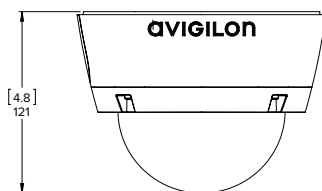

Surface Mount Outdoor Dome Camera

(H4A-DO)

Ordering Information

PENDANT DOME CAMERAS	MP	WDR	LightCatcher Technology	Analytics	Lens	IR	HDSM SmartCodec
1.0C-H4A-DP1(-B)*	1.0	✓	✓	✓	3 - 9 mm		✓
1.0C-H4A-DP1-IR(-B)*	1.0	✓	✓	✓	3 - 9 mm	✓	✓
1.0C-H4A-DP2(-B)*	1.0	✓	✓	✓	9 - 22 mm		✓
2.0C-H4A-DP1(-B)*	2.0	✓	✓	✓	3 - 9 mm		✓
2.0C-H4A-DP1-IR(-B)*	2.0	✓	✓	✓	3 - 9 mm	✓	✓
2.0C-H4A-DP2(-B)*	2.0	✓	✓	✓	9 - 22 mm		✓
3.0C-H4A-DP1(-B)*	3.0	✓	✓	✓	3 - 9 mm		✓
3.0C-H4A-DP1-IR(-B)*	3.0	✓	✓	✓	3 - 9 mm	✓	✓
3.0C-H4A-DP2(-B)*	3.0	✓	✓	✓	9 - 22 mm		✓
5.0L-H4A-DP1(-B)*	5.0		✓	✓	4.3 - 8 mm		✓
5.0L-H4A-DP1-IR(-B)*	5.0		✓	✓	4.3 - 8 mm	✓	✓
5.0L-H4A-DP2(-B)*	5.0		✓	✓	9 - 22 mm		✓
8.0-H4A-DP1(-B)*	8.0			✓	4.3 - 8 mm		✓
8.0-H4A-DP1-IR(-B)*	8.0			✓	4.3 - 8 mm	✓	✓

H4A-MT-WALL1	Indoor/Outdoor Pendant Wall Arm Mount
H4A-MT-NPTA1	Indoor/Outdoor Pendant NPT Mount
H4A-DP-SMOK1	Dome Camera Cover with Smoked Bubble
H4A-DP-CLER1	Dome Camera Cover with Clear Bubble
H4-MT-POLE1	Aluminum pole mounting bracket for H4 HD Pendant Dome Cameras and H4 HD Bullet Cameras
H4-MT-CRNR1	Aluminum corner mounting bracket for H4 HD Pendant Dome Cameras and H4 HD Bullet Cameras
H4A-AC-GROM1	Camera Sealing Grommet, Pack of 10
H4-AC-WIFI2-NA / H4-AC-WIFI2-EU	USB Wifi Adapter
CM-AC-AVIO1	3.5 mm Jack with 1.8 m Fly Wires
CM-AC-GROM1	Pipe Grommet, Pack of 10

SURFACE MOUNT OUTDOOR DOME CAMERAS	MP	WDR	LightCatcher Technology	Analytics	Lens	IR	HDSM SmartCodec
1.0C-H4A-DO1(-B)*	1.0	✓	✓	✓	3 - 9 mm		✓
1.0C-H4A-DO1-IR(-B)*	1.0	✓	✓	✓	3 - 9 mm	✓	✓
1.0C-H4A-DO2(-B)*	1.0	✓	✓	✓	9 - 22 mm		✓
2.0C-H4A-DO1(-B)*	2.0	✓	✓	✓	3 - 9 mm		✓
2.0C-H4A-DO1-IR(-B)*	2.0	✓	✓	✓	3 - 9 mm	✓	✓
2.0C-H4A-DO2(-B)*	2.0	✓	✓	✓	9 - 22 mm		✓
3.0C-H4A-DO1(-B)*	3.0	✓	✓	✓	3 - 9 mm		✓
3.0C-H4A-DO1-IR(-B)*	3.0	✓	✓	✓	3 - 9 mm	✓	✓
3.0C-H4A-DO2(-B)*	3.0	✓	✓	✓	9 - 22 mm		✓
5.0L-H4A-DO1(-B)*	5.0		✓	✓	4.3 - 8 mm		✓
5.0L-H4A-DO1-IR(-B)*	5.0		✓	✓	4.3 - 8 mm	✓	✓
5.0L-H4A-DO2(-B)*	5.0		✓	✓	9 - 22 mm		✓
8.0-H4A-DO1(-B)*	8.0			✓	4.3 - 8 mm		✓
8.0-H4A-DO1-IR(-B)*	8.0			✓	4.3 - 8 mm	✓	✓

H4A-DO-SMOK1	Outdoor Dome Camera Cover with Smoked Bubble
H4A-DO-CLER1	Outdoor Dome Camera Cover with Clear Bubble
H4-AC-WIFI2-NA / H4-AC-WIFI2-EU	USB Wifi Adapter
H4A-AC-GROM1	Camera Sealing Grommet, Pack of 10
CM-AC-AVIO1	3.5 mm Jack with 1.8 m Fly Wires
CM-AC-GROM1	Pipe Grommet, Pack of 10