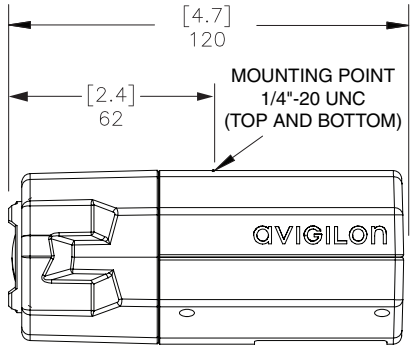

MECHANICAL	
Dimensions (LxWxH)	120mm x 67mm x 53mm (4.7" x 2.6" x 2.1")
Weight	0.47 kg (1.0 lbs)
Camera Mount	1/4" UNC-20 (top and bottom)

ELECTRICAL	
Power Source	VDC: 12 V VAC: 24 V PoE: IEEE802.3af Class 3 compliant
Power Consumption	6 W
Power Connector	2-pin terminal block

ORDERING INFORMATION	
2.0-H3-B2	2.0 Megapixel Day/Night H.264 HD 3-9mm Camera

Outline Dimensions

[X.X]	INCHES
X	MM