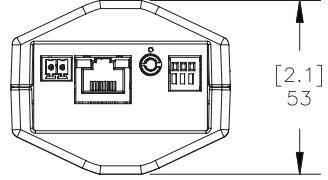

MECHANICAL	
Dimensions (LxWxH)	120mm x 67mm x 53mm (4.7" x 2.6" x 2.1")
Weight	0.47 kg (1.0 lbs)
Camera Mount	1/4" UNC-20 (top and bottom)

ELECTRICAL	
Power Source	VDC: 12 V VAC: 24 V PoE: IEEE802.3af Class 3 compliant
Power Consumption	6 W
Power Connector	2-pin terminal block

ORDERING INFORMATION	
2.0-H3-B2	2.0 Megapixel Day/Night H.264 HD 3-9mm Camera

Outline Dimensions

[X.X]	INCHES
X	MM