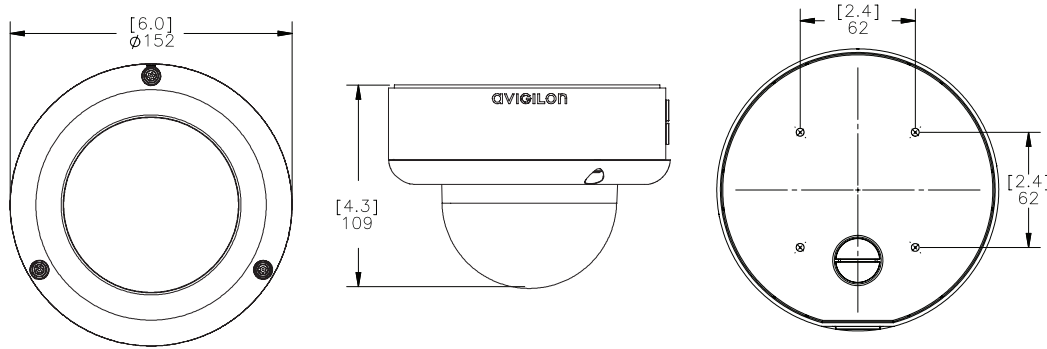

Outline Dimensions

Surface Mount Outdoor Dome Camera

(H3A-DO)

[X.X]	INCHES
X	MM

Pendant Dome Camera

(H3A-DP)

Ordering Information

SURFACE MOUNT OUTDOOR DOME CAMERAS