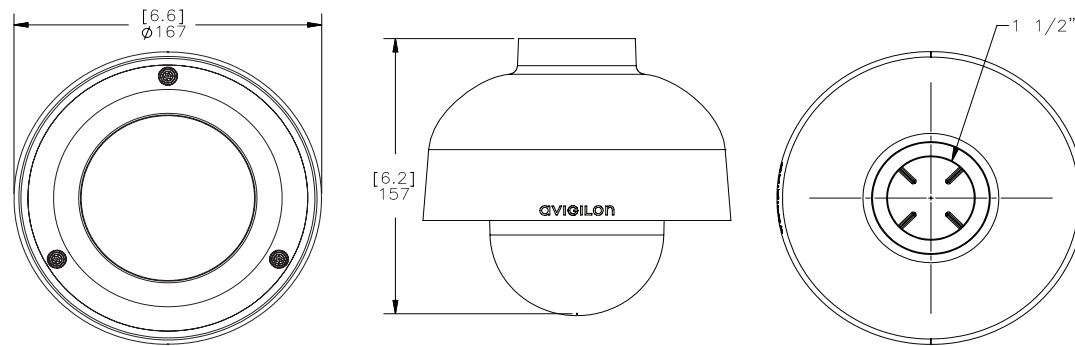

Outline Dimensions

Surface Mount Outdoor Dome Camera

(H3A-DO)

[X.X]	INCHES
X	MM

Pendant Dome Camera

(H3A-DP)

Ordering Information

SURFACE MOUNT OUTDOOR DOME CAMERAS

1.0-H3A-DO1	1.0 Megapixel Day/Night H.264 HD 3-9 mm Outdoor Dome Camera with Adaptive Video Analytics
1.0-H3A-DO1-IR	1.0 Megapixel Day/Night H.264 HD 3-9 mm Outdoor Dome Camera with IR Illuminator and Adaptive Video Analytics
1.0-H3A-DO2	1.0 Megapixel Day/Night H.264 HD 9-22 mm Outdoor Dome Camera with Adaptive Video Analytics
2.0-H3A-DO1	2.0 Megapixel Day/Night H.264 HD 3-9 mm Outdoor Dome Camera with Adaptive Video Analytics
2.0-H3A-DO1-IR	2.0 Megapixel Day/Night H.264 HD 3-9 mm Outdoor Dome Camera with IR Illuminator and Adaptive Video Analytics
2.0-H3A-DO2	2.0 Megapixel Day/Night H.264 HD 9-22 mm Outdoor Dome Camera with Adaptive Video Analytics
3.0W-H3A-DO1	3.0 Megapixel WDR Day/Night H.264 HD 3-9 mm Outdoor Dome Camera with Adaptive Video Analytics
3.0W-H3A-DO1-IR	3.0 Megapixel WDR Day/Night H.264 HD 3-9 mm Outdoor Dome Camera with IR Illuminator and Adaptive Video Analytics
3.0W-H3A-DO2	3.0 Megapixel WDR Day/Night H.264 HD 9-22 mm Outdoor Dome Camera with Adaptive Video Analytics
H3-DOP-SMOKE	Dome Camera Cover with Smoked Bubble