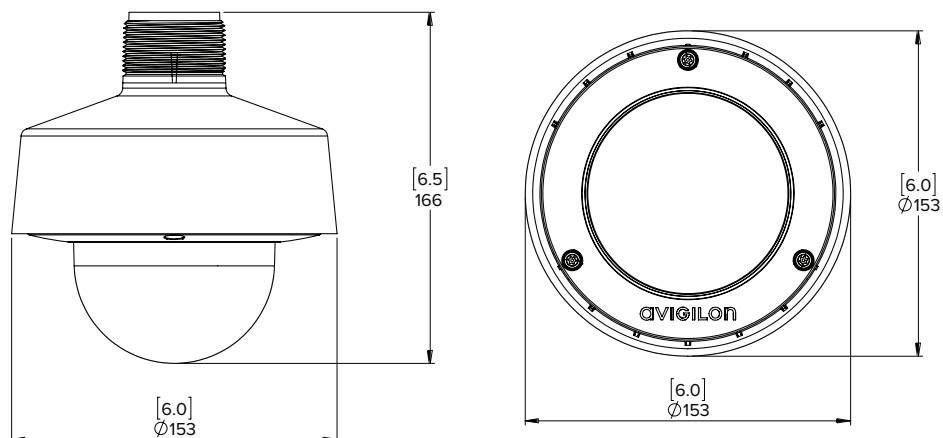

Outline Dimensions

Surface Mount

(H4SL-D / H4SL-DO + provided surface mount)

In-Ceiling Mount

(H4SL-D/H4SL-DO + H4SL-MT-DCIL)

[X.X]	INCHES
X	MM

NPT Adapter

(H4SL-D/H4SL-DO + H4SL-MT-NPTA)