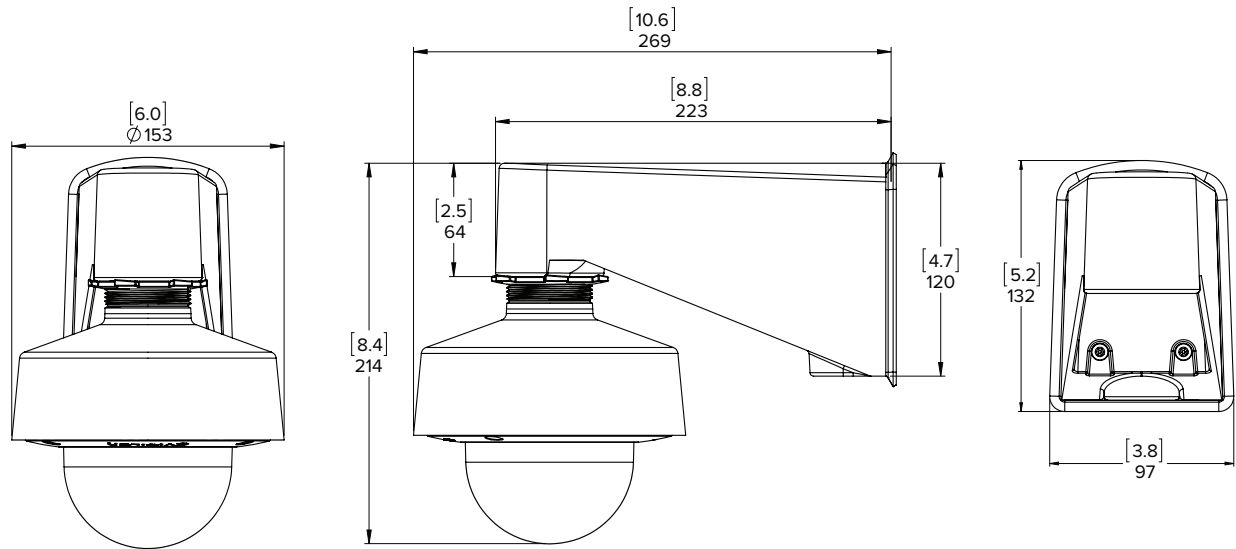

NPT Adapter and Pendant Wall Mount

(H4SL-D/H4SL-DO + H4SL-MT-NPTA + CM-MT-WALL1)

Ordering Information

	MP	WDR	LightCatcher Technology	Lens	IR	IP66	HDSM SmartCodec
1.3C-H4SL-D1	1.3	✓	✓	3 - 9 mm			✓
2.0C-H4SL-D1	2.0	✓	✓	3 - 9 mm			✓
3.0C-H4SL-D1	3.0	✓	✓	3 - 9 mm			✓
1.3C-H4SL-D1-IR	1.3	✓	✓	3 - 9 mm	✓		✓
2.0C-H4SL-D1-IR	2.0	✓	✓	3 - 9 mm	✓		✓
3.0C-H4SL-D1-IR	3.0	✓	✓	3 - 9 mm	✓		✓
1.3C-H4SL-DO1-IR	1.3	✓	✓	3 - 9 mm	✓	✓	✓
2.0C-H4SL-DO1-IR	2.0	✓	✓	3 - 9 mm	✓	✓	✓
3.0C-H4SL-DO1-IR	3.0	✓	✓	3 - 9 mm	✓	✓	✓
H4SL-MT-DCIL1	In-ceiling mounting adapter for the H4 SL dome camera						
H4SL-MT-NPTA1	NPT adapter for the H4 SL dome camera						
CM-MT-WALL1	Pendant wall mount						
H4-DC-CPNL1	Metal ceiling panel						
H4-MT-POLE1	Aluminum pole mounting bracket						
H4-MT-CRNR1	Aluminum corner mounting bracket						
H4-AC-WIFI2-NA	USB Wi-Fi adapter						
H4-AC-WIFI2-EU	USB Wi-Fi adapter