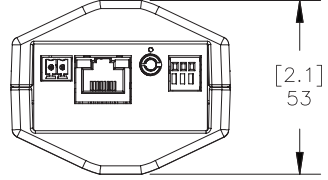

MECHANICAL	
Dimensions (LxWxH)	120mm x 67mm x 53mm (4.7" x 2.6" x 2.1")
Weight	0.47 kg (1.0 lbs)
Camera Mount	1/4" UNC-20 (top and bottom)

ELECTRICAL	
Power Source	VDC: 12 V VAC: 24 V PoE: IEEE802.3af Class 3 compliant
Power Consumption	6 W
Power Connector	2-pin terminal block

ORDERING INFORMATION	
3.0W-H3-B2	3.0 Megapixel WDR Day/Night H.264 HD 3-9mm Camera

Outline Dimensions

[X.X]	INCHES
X	MM