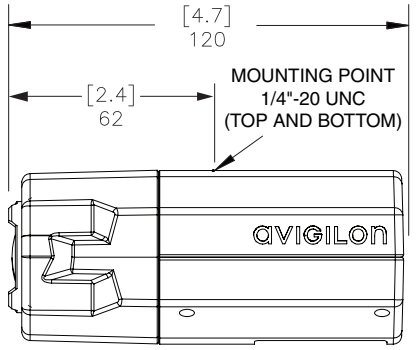

MECHANICAL	
Dimensions (LxWxH)	120mm x 67mm x 53mm (4.7" x 2.6" x 2.1")
Weight	0.47 kg (1.0 lbs)
Camera Mount	1/4" UNC-20 (top and bottom)

ELECTRICAL	
Power Source	VDC: 12 V VAC: 24 V PoE: IEEE802.3af Class 3 compliant
Power Consumption	6 W
Power Connector	2-pin terminal block

ORDERING INFORMATION	
3.0W-H3-B2	3.0 Megapixel WDR Day/Night H.264 HD 3-9mm Camera

Outline Dimensions

[X.X]	INCHES
X	MM