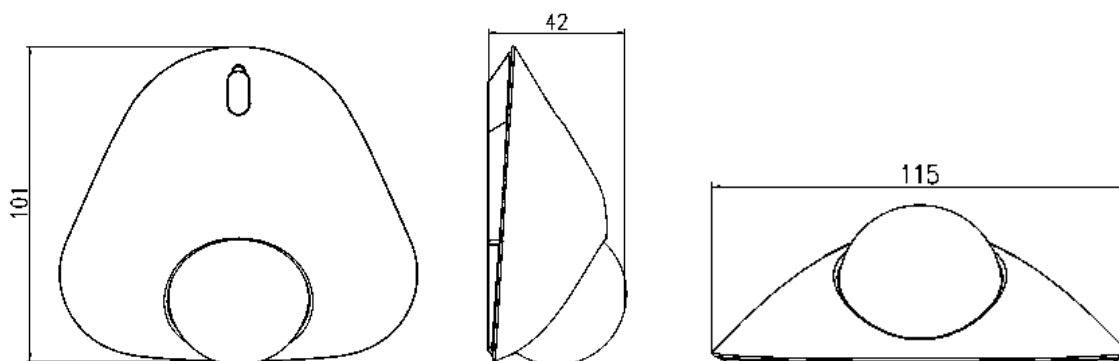

CALIPDF-B28(P) CALIPDF-B36(P)

www.black.honeywell.com

2 Megapixel Full HD 1080P IP Dome Camera

Model	CALIPDF-B28/36	CALIPDF-B28P/36P
Power over Ethernet (PoE)	N/A	IEEE 802.3af
Dimension	115mm x 101mm x 42mm	
Weight	100g	
Certificate	CE, FCC, C-tick	

Note: Honeywell reserves the right, without notification, to make changes in product design and/or specifications.

DIMENSION

ORDERING

CALIPDF-B28	IP Dome Camera, 2 Megapixel Full HD 1080P 25fps, 1/2.7" CMOS, EDN, 2.8 fixed lens, 12DVC, ONVIF
CALIPDF-B36	IP Dome Camera, 2 Megapixel Full HD 1080P 25fps, 1/2.7" CMOS, EDN, 3.6 fixed lens, 12DVC, ONVIF
CALIPDF-B28P	IP Dome Camera, 2 Megapixel Full HD 1080P 25fps, 1/2.7" CMOS, EDN, 2.8 fixed lens, 12DVC, PoE, ONVIF
CALIPDF-B36P	IP Dome Camera, 2 Megapixel Full HD 1080P 25fps, 1/2.7" CMOS, EDN, 3.6 fixed lens, 12DVC, PoE, ONVIF