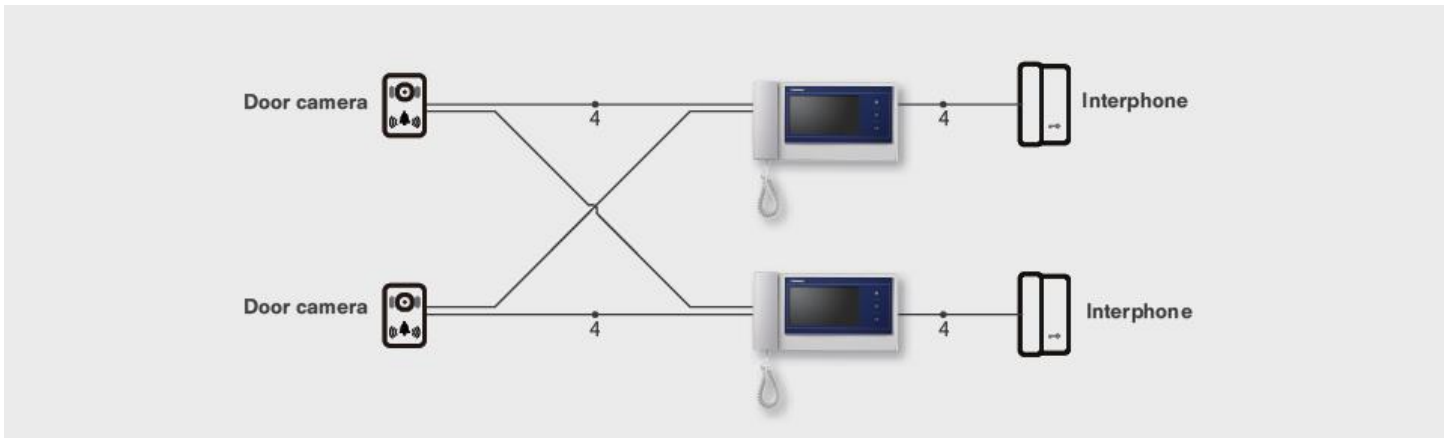

Provide vivid pictures by utilizing LED backlight.

FUNCTION

- 3.5 inch TFT LCD screen
- Memory storing in SD memory (CDV-70KM)
- Video talk and door lock release enable (both individual and public entrance)
- Expandable up to 2 monitors with 2 CCTV cameras and 2 door cameras

SPECIFICATION

Power source	AC 100-240V, 50/60Hz	LCD size	7 inch wide color LCD
Mount type	Surface-mounted type	Operating temp.	0°C~40°C
Wiring	Door camera: 4 wires(Polarity) Interphone: 4 wires(Polarity)	Distance	Door camera: 50m(0.65Ø) Interphone: 20m(0.65Ø)
Consumption	Max.16W/standby 3.9W	Dimension(mm)	311(W)×168(H)×32(D)

WIRING DIAGRAM

ACCESSORY

ACCESSORY	CONTENTS	QUANTITY(EA)
Connector	CONN. 4P×300mm	2
Monitor fixing screw	PHM 3×6 ZnY	1
Wall bracket mounting	GH1T 4×18 ZnW	4
Bracket		1

DRC-40K

FUNCTION

- Illuminance sensor
- Wall-mounted type
- Built-in white LED
- Out door model
- House call and talk

SPECIFICATION

Power source	12V(From monitor)	Operating temp.	-10°C~50°C
Wiring	4 wires	Camera view angle	Horizontal 75°/ Vertical 55°
Distance	50m (Ø0.65)	Dimension(mm)	96(W)x155(H)x32(D)