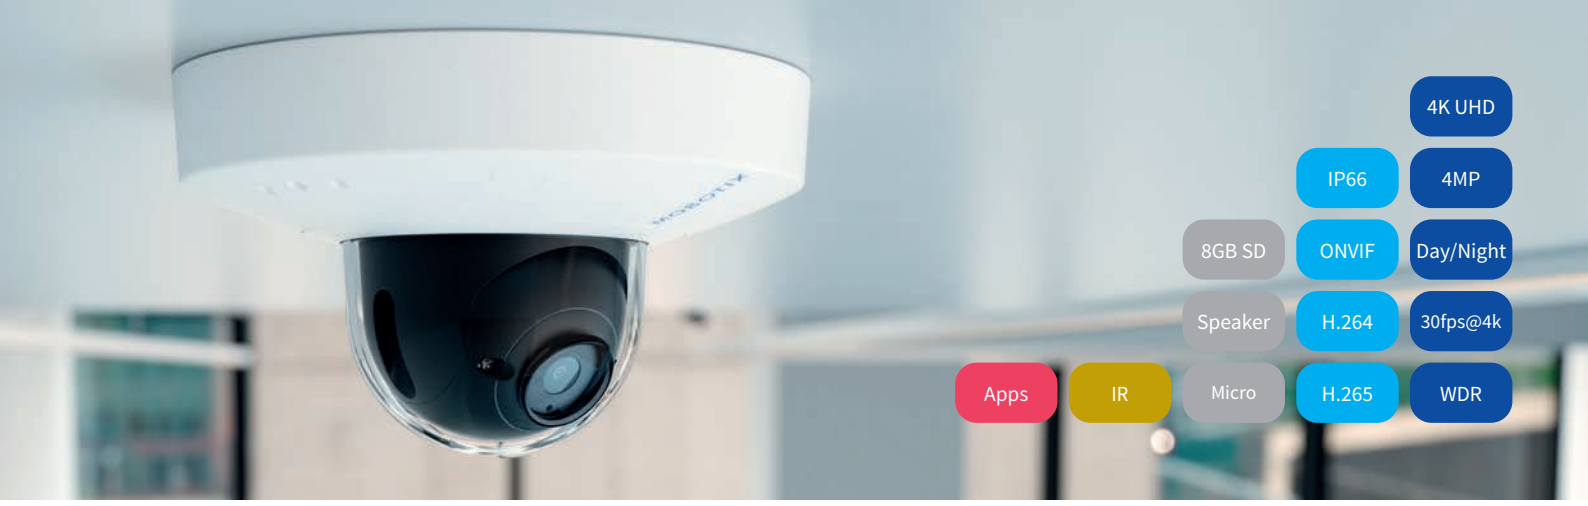

4K UHD

IP66

4MP

8GB SD

ONVIF

Day/Night

Speaker

H.264

30fps@4k

Apps

IR

Micro

H.265

WDR

D71 Dome – A Proven Classic with New Class

Discreet appearance and abundant in options: This is the MOBOTIX D71 Dome. The compact single-lens camera is protected by a weather and impact resistant dome. Three manually adjustable axes allow you to **perfectly orient** the configurable optics **in a very convenient way**. The D71 becomes **infinitely flexible** with the intelligent video analysis apps onboard the MOBOTIX 7 platform. These apps can be programmed individually. Everything is possible. Everything can be done under the D71 Dome!

Precise and Finely Crafted – Movable in Three Axes

The D71 can be **precisely oriented** to local conditions via three manually adjustable axes (right-left rotation, pan-tilt rotation and image rotation). While these mechanisms are used for the basic orientation of the system, you can use manual rotation to handle special requirements. This lets you manually change the image format from 16:9 widescreen to 9:16 portrait for use in a long corridor, allowing for **optimal surveillance** due to better coverage of the surveillance area.