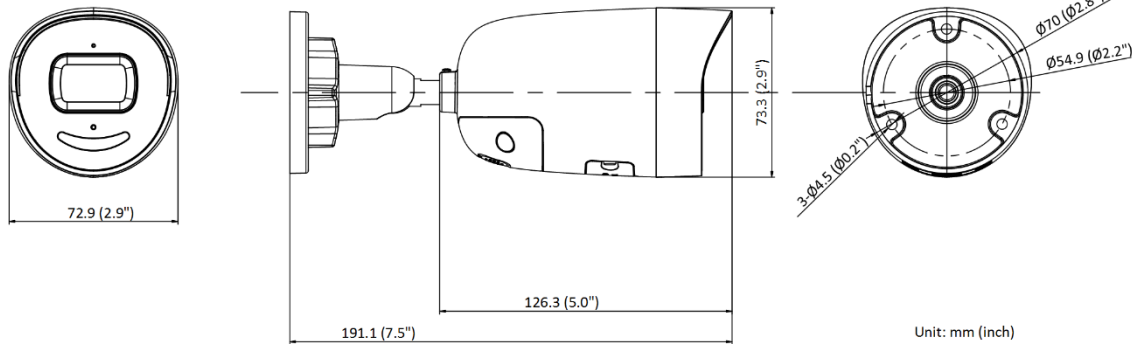

▪ **Dimension**