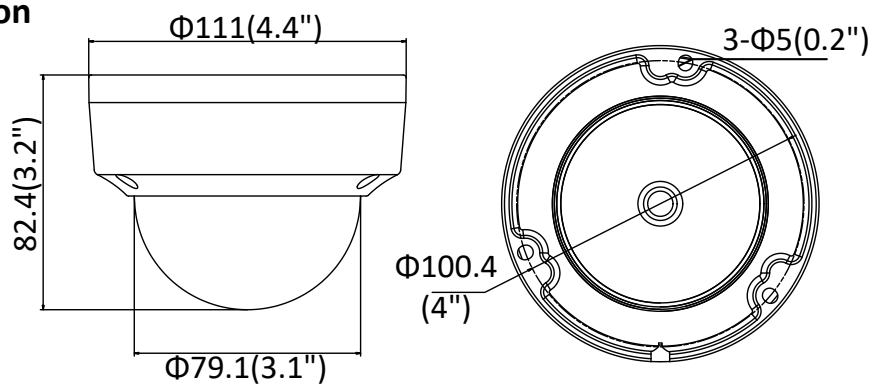

Dimensions	Camera: $\Phi 111 \times 82.4$ mm ($\Phi 4.4" \times 3.2"$) Package: $134 \times 134 \times 108$ mm ($5.3" \times 5.3" \times 4.3"$)
Weight	Camera: Approx. 610 g (1.3 lb.) With Package: Approx. 820 g (1.8 lb.)

Available Model:

DS-2CD2143G0-I (2.8/4/6/8 mm), DS-2CD2143G0-IS (2.8/4/6/8 mm)

Dimension