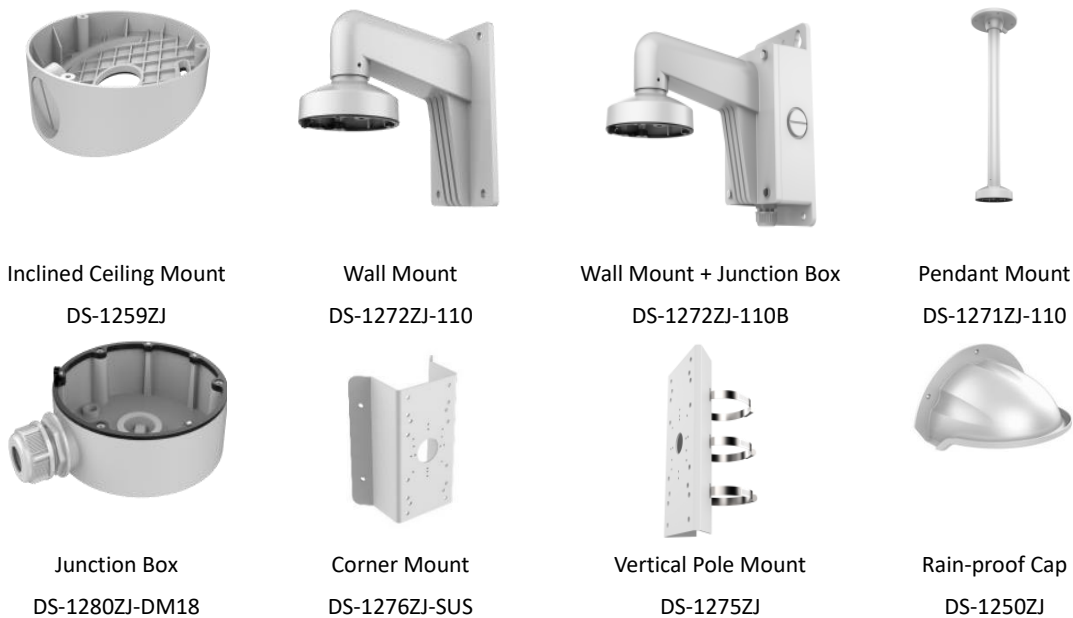

Available Model:

DS-2CD2143G0-I (2.8/4/6/8 mm), DS-2CD2143G0-IS (2.8/4/6/8 mm)

Dimension

Unit: mm

Accessory

Wall Mount
DS-1258ZJ

Inclined Ceiling Mount
DS-1259ZJ(Black)

Pendant Mount
DS-1271ZJ-110(Black)

Wall Mount
DS-1272ZJ-110(Black)

Corner Mount
DS-1276ZJ-SUS(Black)

Junction Box
DS-1280ZJ-DM18(Black)

Wall Mount
DS-1258ZJ(Black)

Vertical Pole Mount
DS-1275ZJ-SUS(Black)

Distributed by

HIKVISION®

Headquarters