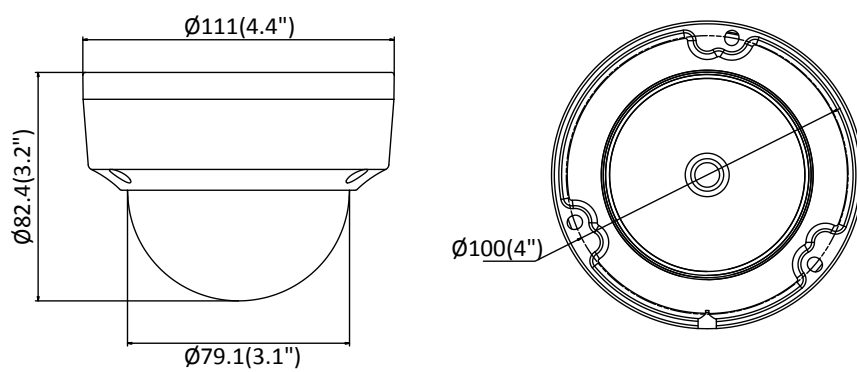

Dimensions	Camera: $\Phi 111 \times 82.4 \text{ mm}$ ($\Phi 4.4'' \times 3.2''$) With package: $134 \times 134 \times 108 \text{ mm}$ ($5.27'' \times 5.27'' \times 4.25''$)
Weight	Camera: 500 g (1.1 lb.) With package: 800 g (1.8 lb.)

Available Model

DS-2CD2165G0-I (2.8/4/6 mm), DS-2CD2165G0-IS (2.8/4/6 mm)

Dimension

Unit: mm (inch)

Accessory