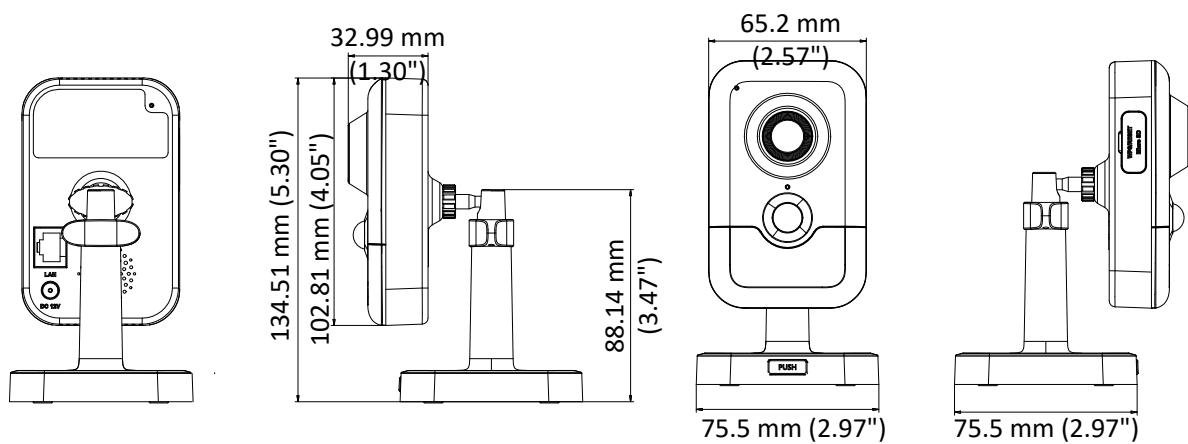

Web Client Language	32 languages English, Russian, Estonian, Bulgarian, Hungarian, Greek, German, Italian, Czech, Slovak, French, Polish, Dutch, Portuguese, Spanish, Romanian, Danish, Swedish, Norwegian, Finnish, Croatian, Slovenian, Serbian, Turkish, Korean, Traditional Chinese, Thai, Vietnamese, Japanese, Latvian, Lithuanian, Portuguese (Brazil)
Power Supply	12 VDC ± 20%, PoE (802.3af, class 3)
Power Consumption and Current	12 VDC, 0.38 A, max. 7 W PoE (802.3af, 36 V to 57 V), 0.2 A to 0.1 A, max. 7 W
Material	Plastic
Dimensions	102.8 mm × 65.2 mm × 32.6 mm (4.05" × 2.57" × 1.28")
Weight	Camera: Approx. 128 g (0.28 lb.)

Available Model

DS-2CD2425FWD-I (2.8 mm), DS-2CD2425FWD-IW (2.8 mm)

Dimension