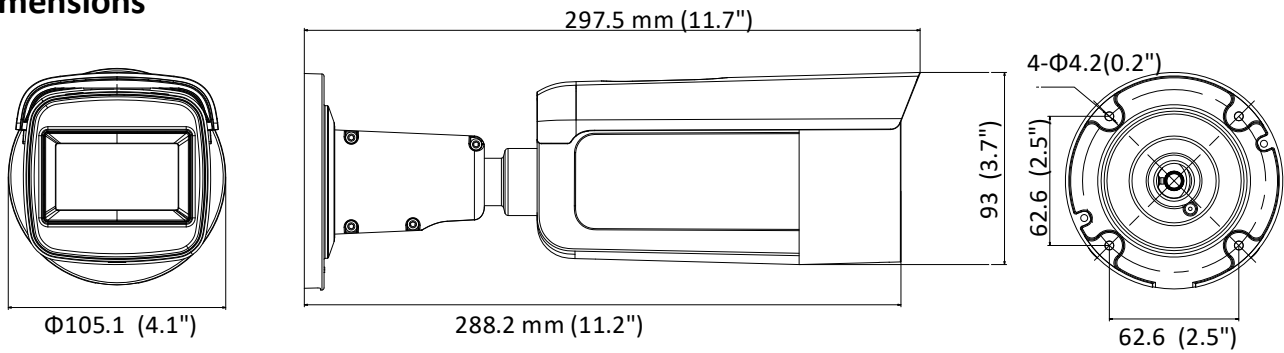

PoE (802.3at, 42.5V to 57V), 0.43A to 0.3A, max. 18W
Protection Level	IP67
Material	Metal
Dimensions	Φ 105.1 × 297.5 mm (Φ 4.1" × 11.7")
Weight	Camera: Approx. 1285 g (2.8 lb.) With Package: Approx. 1964 g (4.3 lb.)

Available Model:

DS-2CD2623G1-IZ (2.8 to 12 mm), DS-2CD2623G1-IZS (2.8 to 12 mm)

Dimensions

Accessories