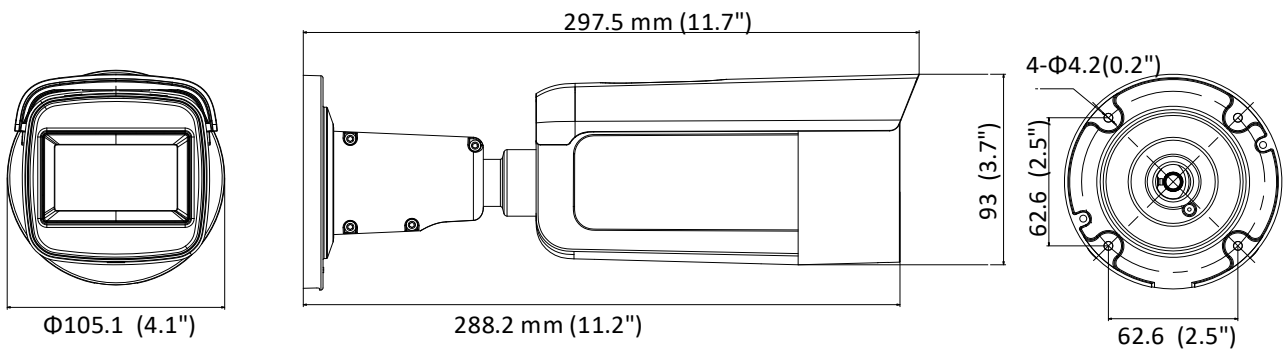

Power Consumption and Current	12 VDC, 1.2A, max. 14.5W PoE (802.3at, 42.5V to 57V), 0.43A to 0.3A, max. 18W
Protection Level	IP67
Material	Metal
Dimensions	Φ 105.1 × 297.5 mm (Φ 4.1" × 11.7")
Weight	Camera: Approx. 1285 g (2.8 lb.) With Package: Approx. 1964 g (4.3 lb.)

Available Model:

DS-2CD2643G1-IZ (2.8 to 12 mm), DS-2CD2643G1-IZS (2.8 to 12 mm)

Dimensions

Accessories