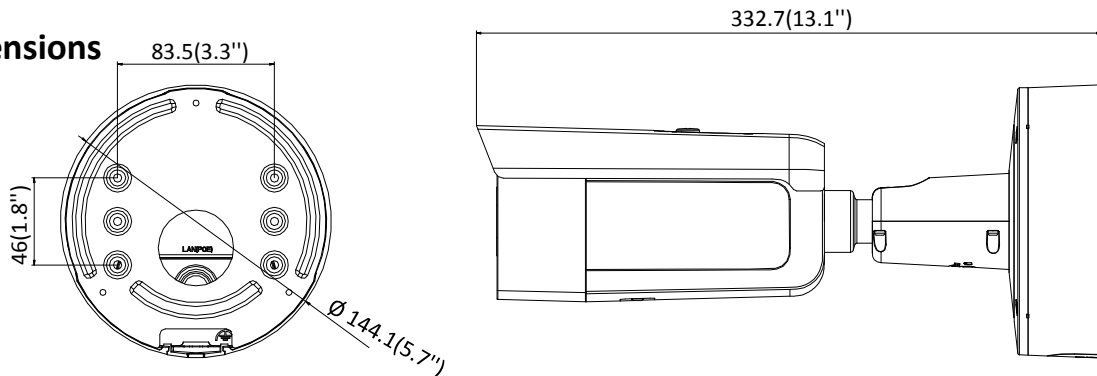

Protection Level	IP66, IK10
Material	Front cover: metal, back cover: metal
Dimensions	Camera: $\Phi 144 \times 332.7$ mm ($\Phi 5.7" \times 13.1"$)
Weight	Camera: 1400 g (3.1 lb.) With package: 2500 g (5.5 lb.)

Available Model:

DS-2CD2665G0-IZS (2.8 to 12 mm)

Dimensions

Unit: mm(inch)

Accessories