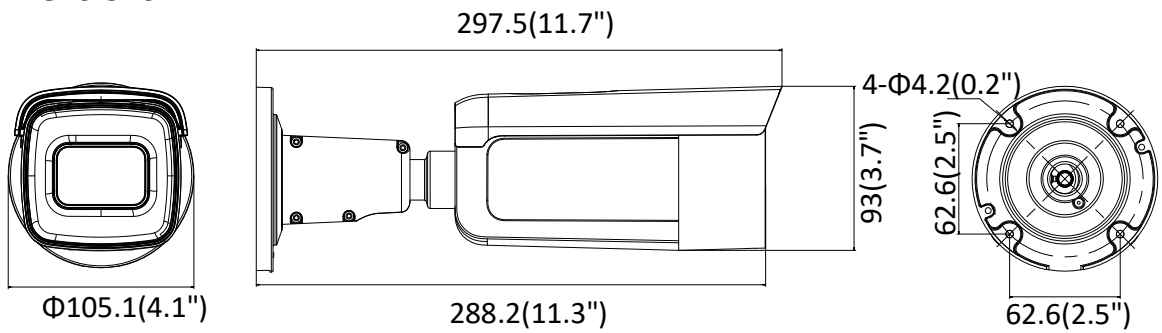

Dimensions	Camera: $\Phi 105 \times 297.5$ mm ($\Phi 4.1 \times 11.7$")
Weight	Camera: 1300 g (2.9 lb.) With package: 2000 g (4.4 lb.)

Available Model:

DS-2CD2665G1-IZ (2.8 to 12 mm), DS-2CD2665G1-IZS (2.8 to 12 mm)

Dimensions