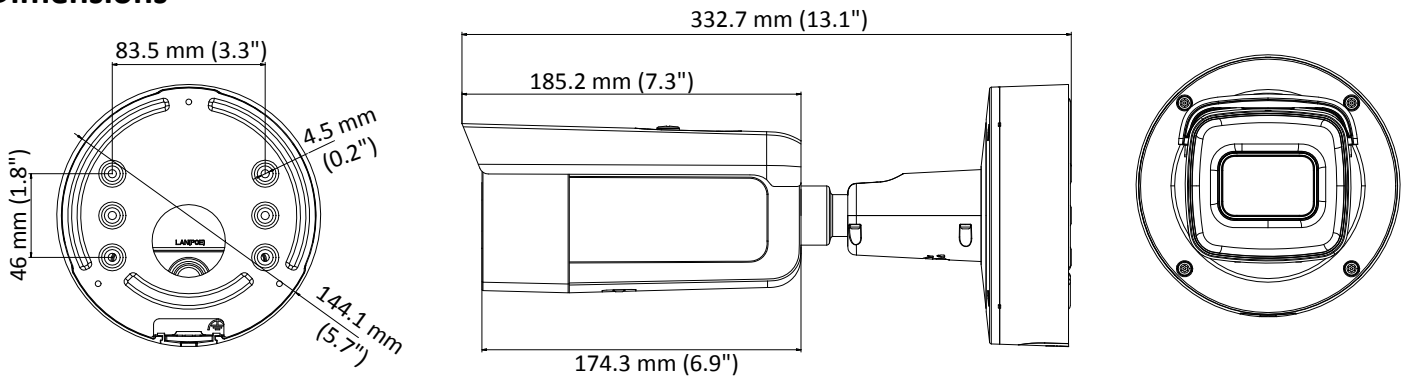

Specifications

Camera	
Image Sensor	1/2.5" Progressive Scan CMOS
Min. Illumination	Color: 0.01 Lux @ (F1.2, AGC ON), 0.018 Lux @ (F1.6, AGC ON), 0 Lux with IR
Shutter Speed	1/3 s to 1/100,000 s
Slow Shutter	Yes
Day & Night	IR Cut Filter
Digital Noise Reduction	3D DNR
WDR	120dB
3-Axis Adjustment	Pan: 0° to 355°, tilt: 0° to 90°, rotate: 0° to 355°
Lens	
Focal Length	2.8 to 12 mm
Lens Type	Motorized
Aperture	F1.6
Focus	Auto
FOV	Horizontal field of view: 105° to 34.5° Vertical field of view: 55° to 19° Diagonal field of view: 125° to 40°
Lens Mount	Φ14
IR	
IR Range	Up to 50 m
Wavelength	850nm
Compression Standard	
Video Compression	Main stream: H.265/H.264 Sub-stream: H.265/H.264/MJPEG Third stream: H.265/H.264
H.264 Type	Main Profile/High Profile
H.264+	Main stream supports
H.265 Type	Main Profile
H.265+	Main stream supports
Video Bit Rate	32 Kbps to 16 Mbps
Audio Compression	G722.1/G.711/G726/MP2L2/PCM/MP3
Audio Bit Rate	64Kbps(G.711)/16Kbps(G.722.1)/16Kbps(G.726)/32-192Kbps(MP2L2)/8Kbps-320Kbps(MP3)
Smart Feature-set	
Smart Event	Line crossing detection, intrusion detection, face detection
Basic Event	Motion detection, video tampering alarm, exception (network disconnected, IP address conflict, illegal login, HDD full, HDD error)
Linkage Method	Trigger recording: memory card, network storage, pre-record and post-record Trigger captured pictures uploading: FTP, HTTP, NAS, Email Trigger notification: HTTP, ISAPI, alarm output, Email
Region of Interest	Support 1 fixed region for main stream and sub-stream
Image	
Max. Resolution	3840 × 2160
Main Stream	50Hz: 12.5 fps (3840 × 2160), 20fps (3072 × 1728), 25 fps (2560 × 1440, 1920 × 1080, 1280 × 720) 60Hz: 15 fps (3840 × 2160), 20fps (3072 × 1728), 30 fps (2560 × 1440, 1920 × 1080, 1280 × 720)

Protection Level	IP66, IK10
Material	Metal
Dimensions	Φ144.1 × 332.7 mm (Φ5.7" × 13.1")
Weight	Camera: 1893 g (4.2 lb.)

Available Model:

DS-2CD2683G0-IZS(2.8 to 12 mm)

Dimensions

Accessories

DS-1475ZJ-SUS
Vertical Pole Mount