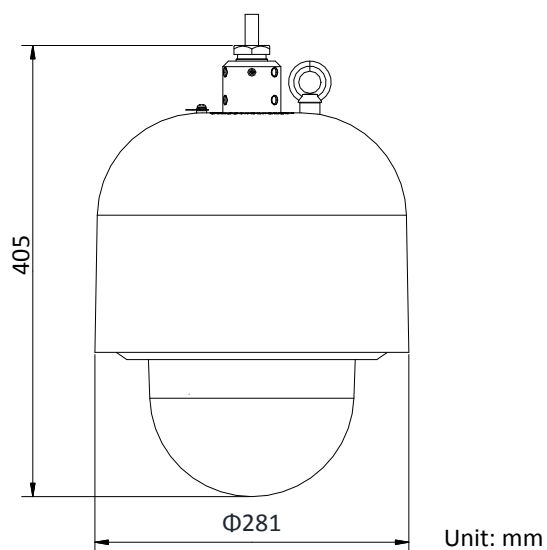

Available Model

DS-2DF6223-CX (W316L)

Dimensions

Accessory

DS-1692ZJ-X

Wall mounting bracket, 316L (included)

DS-1693ZJ-X

Pendant mounting bracket, 316L

DS-1677ZJ-XS-1.0 (C2)

Flexible conduit

DS-2780ZJ-X/316L

Explosion-proof terminal box