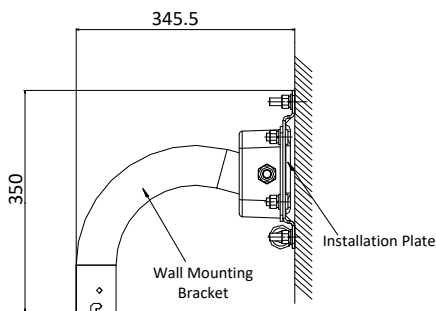

Flexible conduit

DS-2780ZJ-X/316L

Explosion-proof terminal box

Dimensions of Bracket

DS-1690ZJ-X Dimensions

DS-1691ZJ-X Dimensions

Unit: mm

Distributed by