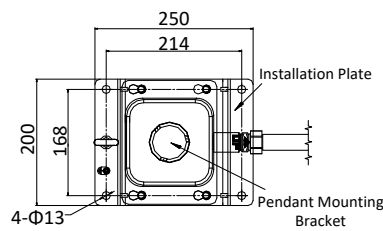

Flexible conduit

DS-2780ZJ-X/316L

Explosion-proof terminal box

Dimensions of Bracket

DS-1690ZJ-X Dimensions

DS-1691ZJ-X Dimensions

Unit: mm

Distributed by