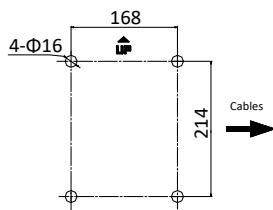

Flexible conduit

DS-2780ZJ-X/316L

Explosion-proof terminal box

Dimensions of Bracket

DS-1690ZJ-X Dimensions

DS-1691ZJ-X Dimensions

Unit: mm

Distributed by