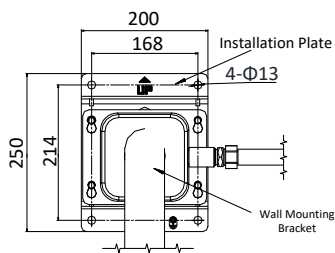

Flexible conduit

DS-2780ZJ-X/316L

Explosion-proof terminal box

Dimensions of Bracket

DS-1690ZJ-X Dimensions

DS-1691ZJ-X Dimensions

Unit: mm

Distributed by