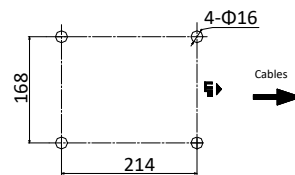

Flexible conduit

DS-2780ZJ-X/316L

Explosion-proof terminal box

Dimensions of Bracket

DS-1690ZJ-X Dimensions

DS-1691ZJ-X Dimensions

Unit: mm

Distributed by