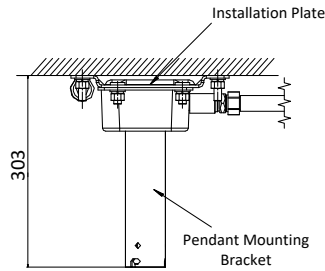

Flexible conduit

DS-2780ZJ-X/316L

Explosion-proof terminal box

Dimensions of Bracket

DS-1690ZJ-X Dimensions

DS-1691ZJ-X Dimensions

Unit: mm

Distributed by