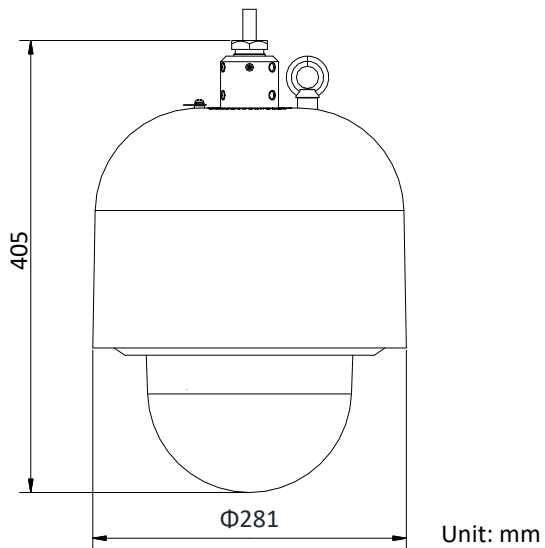

Available Model

DS-2DF6223-CX (W316L)

Dimensions

Accessory

DS-1692ZJ-X

Wall mounting bracket, 316L (included)

DS-1693ZJ-X

Pendant mounting bracket, 316L

DS-1677ZJ-XS-1.0 (C2)

Flexible conduit

DS-2780ZJ-X/316L

Explosion-proof terminal box