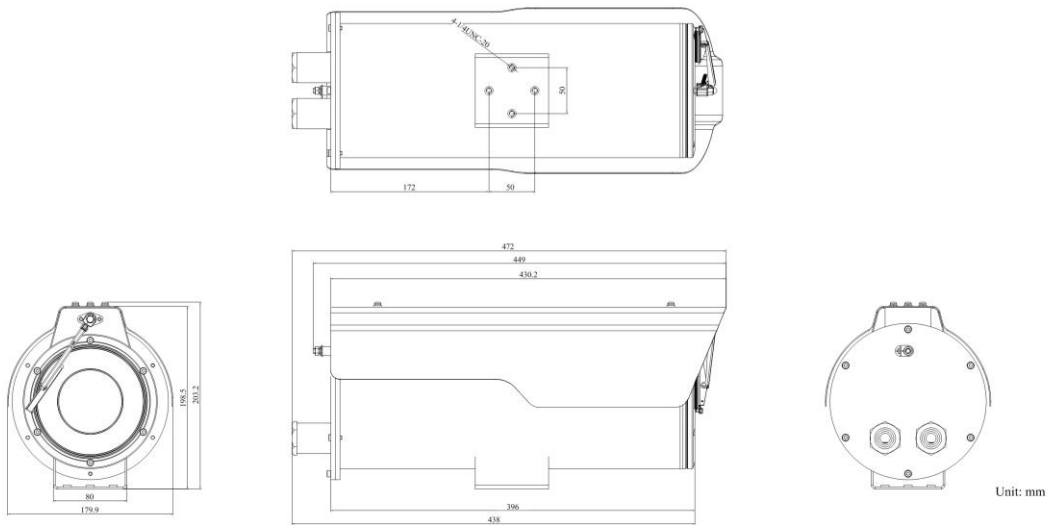

- **Accessory**
- **Optional**

DS-1284ZJ-M-AC 3(OS) Junction box	DS-1701ZJ-AC1(O S) Wall mount