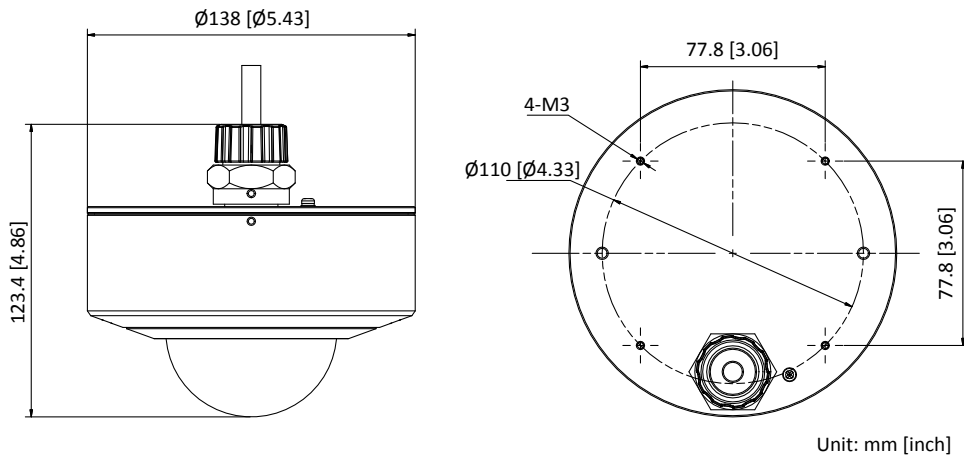

Dimensions