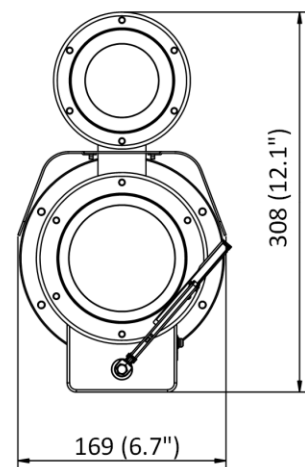

▪ Dimension

Unit: mm (inch)

▪ **Accessory**

▪ **Optional**

DS-2780ZJ-X/316L(OS) Explosion-Proof Terminal Box	DS-1707ZJ-Y-AC(OS) Wall Mount
	

Distributed by

HIKVISION®

Headquarters