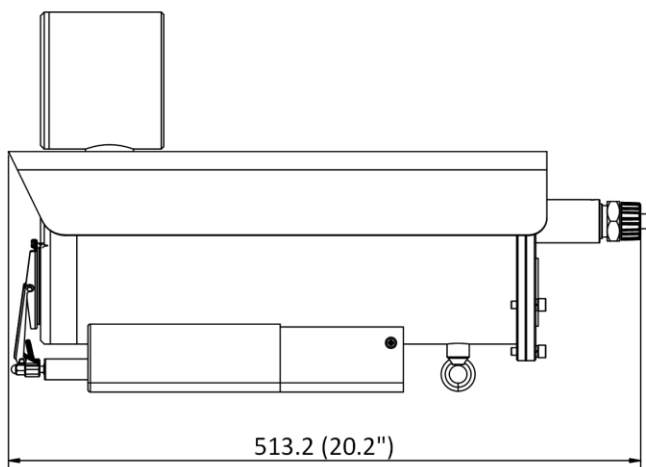

▪ Dimension

Unit: mm (inch)

▪ **Accessory**

▪ **Optional**

DS-2780ZJ-X/316L(OS) Explosion-Proof Terminal Box	DS-1707ZJ-Y-AC(OS) Wall Mount
	

Distributed by

HIKVISION®

Headquarters