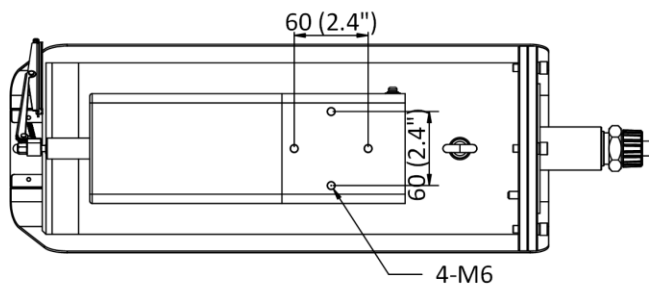

▪ Dimension

Unit: mm (inch)

▪ **Accessory**

▪ **Optional**

DS-2780ZJ-X/316L(OS) Explosion-Proof Terminal Box	DS-1707ZJ-Y-AC(OS) Wall Mount
	

Distributed by

HIKVISION®

Headquarters