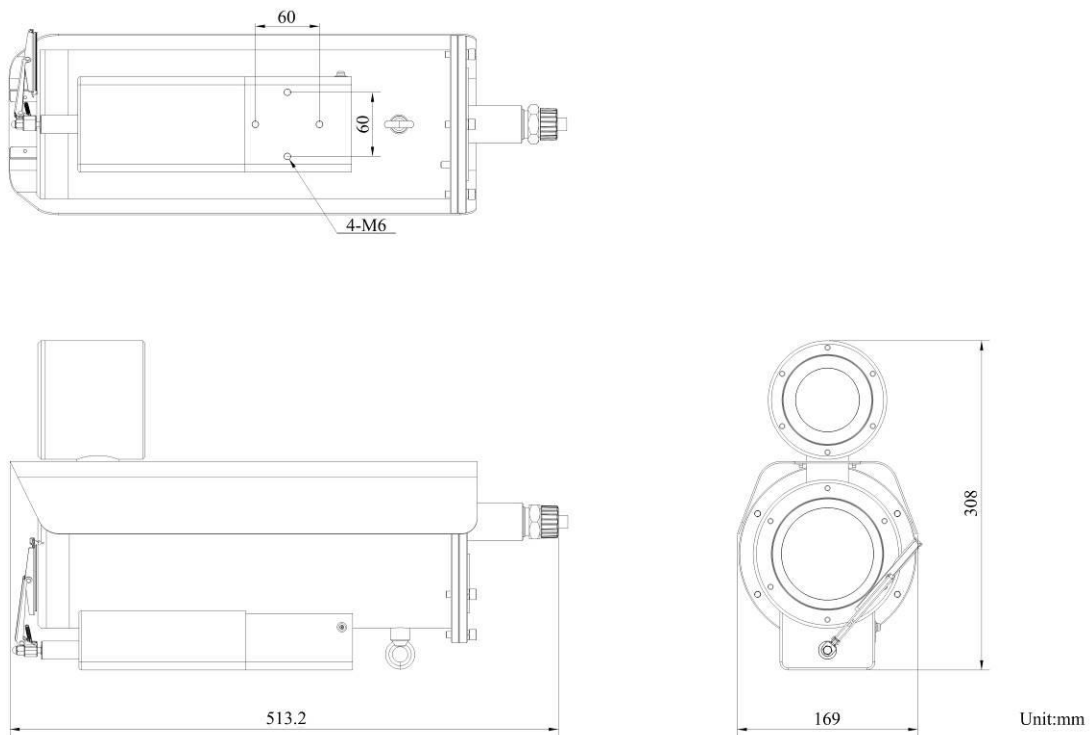

Power Consumption	100 VAC to 240 VAC, 0.38 A to 0.18 A, max. 22.6W; PoE (802.3at, 42.5 V to 57 V), 0.56 A to 0.42 A, max. 23.6W
Heater	Yes
Wiper	Yes

*You are recommended to purchase memory card together with the product if needed. After ordering, the memory card will be installed to product during manufacturing.

▪ Available Model

DS-2XE6422FWD-IZHRS (B)

▪ Dimension

▪ Accessory

▪ Optional

DS-2780ZJ-X/316 L(OS) Junction box	DS-1707ZJ-Y-AC(OS) Wall mount