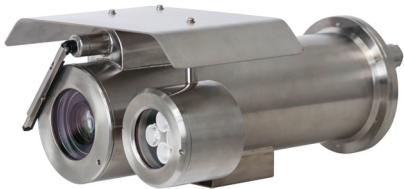

DH-ECA7B1231-HNP-XA-F

2MP 31 Starlight IR EXPLOSION-PROOF CAMERA

WizMind

Launched by Dahua Technology, Dahua WizMind is a full portfolio of solutions composed of project-oriented products including IPC, NVR, PTZ, XVR, Thermal and software platform which adopts industry-leading deep learning algorithms. Focusing on customer's requirements, WizMind provides precise, reliable and comprehensive AI solutions for verticals.

System Overview

With its explosion-proof structure, this series ensures that safety and performance are delivered with each camera and its accessories. Its stainless steel design and ATEX and IECEx certification promise durability and protection for the surrounding area. It is applicable to Class I/II/III, Divisions 1 and 2, Zones 1, 2, 21, 22, and Groups IIC and IIIC, and is ideal for use in a wide variety of scenarios such as chemical plants, coal mines, fuel oil plants, and flour mills.

Functions

PFA+ Technology

PFA technology has innovatively introduced new methods of judgment to ensure the accuracy and predictability of the direction of subject distance adjustment. The result is a set of advanced focusing algorithms. PFA ensures clarity of the image throughout the process of zooming and shortens focus time. The realization of PFA technology substantially improves user experience and increases product value.

Perimeter Protection

Automatically filtering out false alarms caused by animals, rustling leaves, bright lights, etc. Enables system to act secondary recognition for the targets. Improving alarm accuracy.

Wide Dynamic Range

The camera achieves vivid images, even in the most intense contrast lighting conditions, using industry-leading wide dynamic range (WDR) technology. For applications with both bright and low lighting conditions that change quickly, True WDR (120 dB) optimizes both the bright and dark areas of a scene at the same time to provide usable video.

- 1/1.8" 2Megapixel STARVIS™ CMOS
- 31× optical zoom.
- Starlight technology.
- Max. 25/30 fps@1080p
- IR distance up to 100 m.
- H.265 encoding.
- Perimeter protection.
- Face detection.
- Wiper.
- Optical Fiber.
- Support helmet detection and helmet color recognition.

Smart H.265

Smart H.265+ is the optimized implementation of the H.265 codec that uses a scene-adaptive encoding strategy, dynamic GOP, dynamic ROI, flexible multi-frame reference structure and intelligent noise reduction to deliver high-quality video without straining the network. Smart H.265+ technology reduces bit rate and storage requirements by up to 70% when compared to standard H.265 video compression.

Starlight Technology

For challenging low-light applications, Dahua's Starlight Ultra-low Light Technology offers best-in-class light sensitivity, capturing color details in low light down to 0.001 Lux. The camera uses a set of optical features to balance light throughout the scene, resulting in clear images in dark environments.

SMD