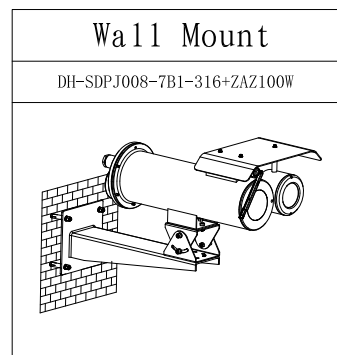

Casing Material	Stainless steel
Product Dimensions	192 mm × 488 mm × 284 mm (7.56" × 19.21" × 11.18")
Net Weight	10 kg (22.05 lb)
Gross Weight	16 kg (35.27 lb)

**Ordering Information**

Type	Model	Description
2MP Starlight IR EXPLOSION-PROOF CAMERA	DH-ECA7B1231-HNP-XA-F	2MP 31 Starlight IR EXPLOSION-PROOF CAMERA
Accessories (Optional)	DH-SDPJ008-7B1-316	Wall Mount Bracket
	DH-ZAZ100W	Mount Adapter
	CZ300	Junction Box (ATEX/IECEX)
	ZAEX02	Connector (ATEX/IECEX)
	ZANXG-1.5	Flexible Tube (ATEX/IECEX)

**Accessories**

Optional:

DH-SDPJ008-7B1-316  
Wall Mount  
Bracket

DH-ZAZ100W  
Mount  
Adapter

CZ300  
Junction Box  
(ATEX/IECEX)

ZAEX02  
Connector  
(ATEX/IECEX)

ZANXG-1.5  
Flexible Tube  
(ATEX/IECEX)

**Dimensions (mm[inch])**