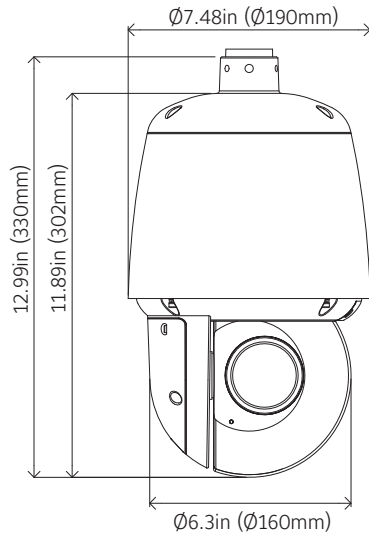

Flex IR PTZ

Flex Bubble PTZ

Accessories

Accessory Type	Image	Model Number	Description	Dimensions	Color
Recessed Mount		IFPTZWRECM2	Recessed mount for indoor or outdoor Flex IR PTZ and Flex Bubble PTZ	Ø13.5 x 8.9 in (Ø342 x 227 mm)	RAL 9003 (Trim)
Ceiling Mount		IFIRPTZC2X2	Ceiling Mount Adapter Tile for use with IFIRPTZWRECM2	23.8 x 23.8 in (605 x 605 mm)	SHERWIN WILLIAMS 3HWT2-9002
Wall Mount		RHOSW	Short wall mount with end cap. For use with RHOWPA pole strap adapter and RHOWCA corner bracket adapter	With Dome Installed 14 x 9 x 11 in (366 x 218 x 282 mm)	RAL 9003
Wall Mount		RHOLW	Long wall mount with end cap	With Dome Installed 14 x 9 x 23 in (366 x 218 x 587 mm)	RAL 9003
Over the Roof Mount		RHOTR	Affixes directly to vertical roof wall or parapet, positions dome away from wall	43 x 10 x 19 in (1098 x 243 x 473 mm)	RAL 9003