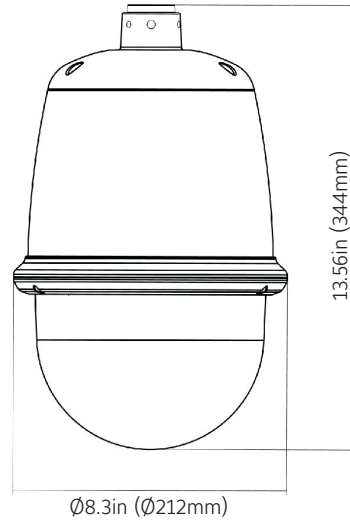

Flex Bubble PTZ

Accessories

Accessory Type	Image	Model Number	Description	Dimensions	Color
Recessed Mount		IFPTZWRECM2	Recessed mount for indoor or outdoor Flex IR PTZ and Flex Bubble PTZ	Ø13.5 x 8.9 in (Ø342 x 227 mm)	RAL 9003 (Trim)
Ceiling Mount		IFIRPTZC2X2	Ceiling Mount Adapter Tile for use with IFIRPTZWRECM2	23.8 x 23.8 in (605 x 605 mm)	SHERWIN WILLIAMS 3HWT2-9002
Wall Mount		RHOSW	Short wall mount with end cap. For use with RHOWPA pole strap adapter and RHOWCA corner bracket adapter	With Dome Installed 14 x 9 x 11 in (366 x 218 x 282 mm)	RAL 9003
Wall Mount		RHOLW	Long wall mount with end cap	With Dome Installed 14 x 9 x 23 in (366 x 218 x 587 mm)	RAL 9003
Over the Roof Mount		RHOTR	Affixes directly to vertical roof wall or parapet, positions dome away from wall	43 x 10 x 19 in (1098 x 243 x 473 mm)	RAL 9003