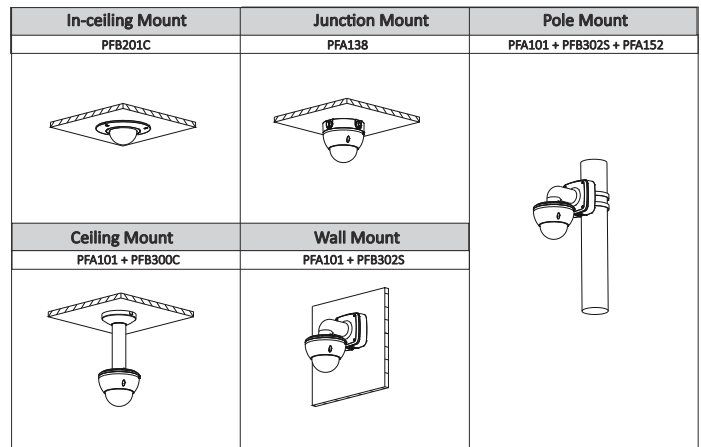

Construction

Casing	Metal
Dimensions	Φ159.1mm×117.9mm (6.26"×4.64")
Net Weight	0.95kg (2.09lb)
Gross Weight	1.20kg (2.65lb)

Ordering Information

Type	Part Number	Description
6MP camera	DH-IPC-HDBW5631EP-Z5E	6MP IR Dome Network Camera, WDR, PAL
	DH-IPC-HDBW5631EN-Z5E	6MP IR Dome Network Camera, WDR, NTSC
	IPC-HDBW5631EP-Z5E	6MP IR Dome Network Camera, WDR, PAL
	IPC-HDBW5631EN-Z5E	6MP IR Dome Network Camera, WDR, NTSC
Accessories (optional)	PFB302S	Wall mount
	PFA138	Junction box
	PFB201C	In-ceiling mount
	PFA101	Mount adapter
	PFB300C	Ceiling mount
	PFA152-E	Pole mount
	LR1002	ePoE Over Coax Converter

Accessories

Optional:

Dimensions (mm/inch)