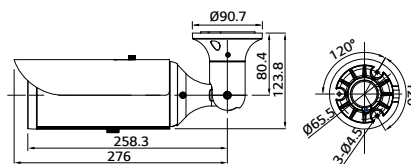

## DIMENSION (Unit : mm)

[ LNB5110\_Side ]

[ LNB7210\_Side ]

[ LNB5110, LNB7210\_Rear ]

[ LNU5110R / LNU7210R\_Side / Rear ]

Home Entertainment Company  
Security Overseas Marketing Team  
LG Twin Towers, 20 Yeouido-dong, Yeongdeungpo-gu, Seoul 150-721, Korea  
Phone : +82-2-3777-5184