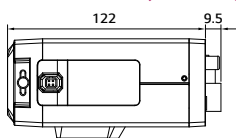

DIMENSION (Unit : mm)

[LNB5110_Side]