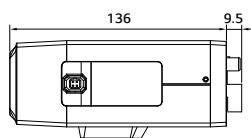

[LNB7210_Side]