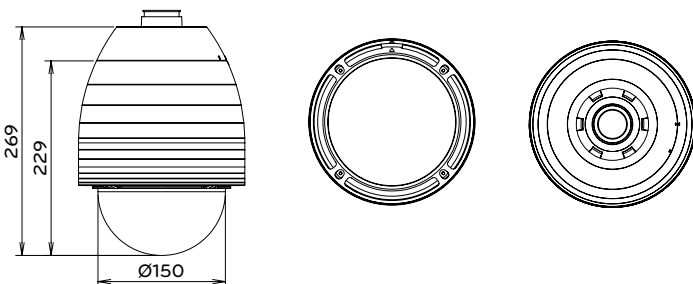

DIMENSION (Unit : mm)

Home Entertainment Company
Security Overseas Marketing Team
LG Twin Towers, 20 Yeouido-dong, Yeongdeungpo-gu, Seoul 150-721, Korea
Phone : +82-2-3777-5184

The eco-friendly label is attached to those products which have passed LG Electronics' rigorous environmental criteria that evaluate 6 hazardous materials (lead, mercury, cadmium, etc.)