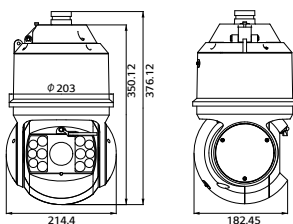

LNP3021R

2 Megapixel Full HD 30x Network IR PTZ Dome Camera

SPECIFICATIONS

Features	LNP3021R
Camera	
Image Sensor	6.40 mm (1/2.8 Type) CMOS
Lens	x30, 4.3-129 mm, F1.4-F4.6
Min. Illumination	Color : 1.0 lux @ F1.4 (AGC On) B/W : 0.03 lux @ F1.4 (AGC On) 0 lux @ IR LED on
Day / Night	ICR (Auto / Color / BW)
WDR	Digital
IR Distance	150 m
Image Setting	Backlight compensation, BLC, AGC, White balance, 3D Noise reduction
PTZ	
Optical Zoom	x30
Panning Range & Speed	0° ~ 360°, Max. 220° /sec
Tilting Range & Speed	-15° ~ 90°, Max. 200° /sec
Auto Panning	Pan Scan, Tilt Scan
Preset/ID	255
Group touring	Max. 8 groups
Video/ Audio	
Video Compression	H.264 (High profile supported)
Resolution	1920 x 1080 / 1280 x 960 / 1280 x 720 / D1 (704 x 480) / CIF (352 x 288)
Max. Frame Rate	30 fps @ 1920 x 1080
Multi-Streaming	2
Privacy Mask	Yes
Motion Detection	Yes
Text Overlay	Yes
Audio Compression	G.711, G.722, AAC-LC
Two-way Audio	Yes
Event	
Event Trigger	Motion detection, Alarm input
Event Notification	Alarm caption, Snapshot, Relay out
Interface	
Analog Video Out	1 BNC Out
Audio In / Out	1 In / 1 Out
Alarm In / Out	4 In / 2 Out
RS-485	Yes
Storage	SD (Up to 32 GB)
Network	
Ethernet	RJ-45 10/100BASE-T
Open Protocol	ONVIF
Protocol	TCP/IP, UDP, HTTP, DHCP, DNS/DDNS, RTP/RTCP, RTSP, PPPoE, FTP, VSIP
Web Viewer	Microsoft Internet Explorer 7.0 ~ 9.0 (32bit)
Video Management Software	LG Ipsolute VMS Suite, Mobile App (iPhone, iPad, Android)
Connections	Up to 10
Power Source	AC24V
Max. Power Consumption	50 W
Operating Temperature / Humidity	-20°C ~ 50°C / 0% ~ 80%RH
Standard Approvals	UL, FCC, CE, KC
General	
Language	English, Korean, Chinese, Japanese, Portuguese
Color	White
Ingress Protection	IK10, IP66
Dimension (Ø x H)	Ø202 x 379 mm
Weight	8.0 Kg

* Exact products and specifications shown may vary by geographic region and are subject to change without notice. Actual products may differ from the images appearing in the catalog.

DIMENSION (Unit : mm)