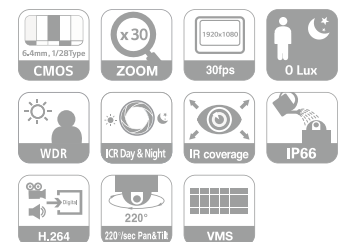

DIMENSION (Unit : mm)

Home Entertainment Company
Security Overseas Marketing Team
LG Twin Towers, 20 Yeouido-dong, Yeongdeungpo-gu, Seoul 150-721, Korea

The eco-friendly label is attached to those products which have passed LG Electronics' rigorous environmental criteria that evaluate 6 hazardous materials (lead, mercury, cadmium, etc.)

<http://www.lgcommercial.com/security-en>