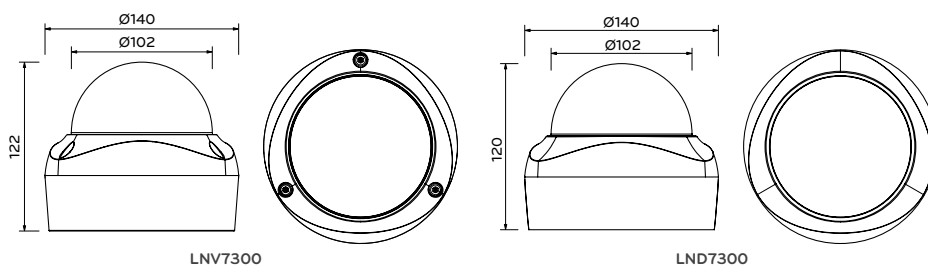

* Exact products and specifications shown may vary by geographic region and are subject to change without notice. Actual products may differ from the images appearing in the catalog.

DIMENSION (Unit : mm)

Home Entertainment Company
Security Overseas Marketing Team
LG Twin Towers, 20 Yeouido-dong, Yeongdeungpo-gu, Seoul 150-721, Korea
Phone : +82-2-3777-5184

The eco-friendly label is attached to those products which have passed LG Electronics' rigorous environmental criteria that evaluate 6 hazardous materials (lead, mercury, cadmium, etc.)

<http://www.LGsecurity.com>