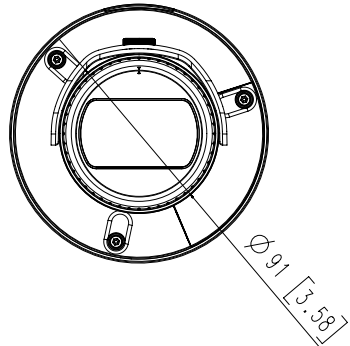

Mechanical

Color / Material	Dark gray / Aluminum, Hard-coated window
Product Dimensions / Weight	Ø91.0x368.6mm (3.58" x 14.51") (Without sunshield), Weight : 2.48Kg (5.47lb)

DORI (EN62676-4 standard)

Detect (25PPM/ 8PPF)	Wide: 62.9m(206.34ft) / Tele: 183m(600.33ft)
Observe (63PPM/ 19PPF)	Wide: 25.1m(82.34ft) / Tele: 73.3m(240.46ft)
Recognize (125PPM/ 38PPF)	Wide: 12.6m(41.33ft) / Tele: 36.6m(120.07ft)
Identify (250PPM/ 76PPF)	Wide: 6.3m(20.67ft) / Tele: 18.3m(60.03ft)

3	PNO-A6081R	'21.04.26
2	XNO-9082R/8082R	'20.05.21
1	PNO-A9081R/A8081R	'19.10.14
No.	MODEL NAME	DATE
Unit:mm[inch]		SCALE:1/1
Hanwha Techwin		

-1/6-0113-

A0

© Hanwha Techwin Co.,Ltd. All rights reserved.