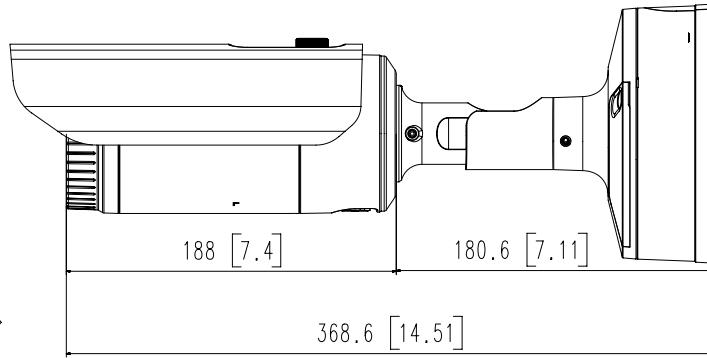

3	PNO-A6081R	'21.04.26
2	XNO-9082R/8082R	'20.05.21
1	PNO-A9081R/A8081R	'19.10.14
No.	MODEL NAME	DATE
Unit:mm[inch]		SCALE:1/1
Hanwha Techwin		

-1/6-0113-

A0

© Hanwha Techwin Co.,Ltd. All rights reserved.