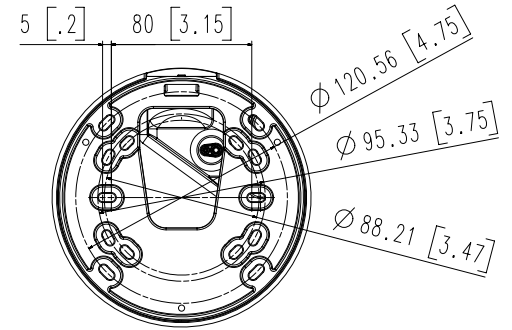

Mechanical

Color / Material	Dark gray / Aluminum, Hard-coated window
Product Dimensions / Weight	Ø91.0x368.6mm (3.58" x 14.51") (Without sunshield), Weight : 2.48Kg (5.47lb)

DORI (EN62676-4 standard)

Detect (25PPM/ 8PPF)	Wide: 62.9m(206.34ft) / Tele: 183m(600.33ft)
Observe (63PPM/ 19PPF)	Wide: 25.1m(82.34ft) / Tele: 73.3m(240.46ft)
Recognize (125PPM/ 38PPF)	Wide: 12.6m(41.33ft) / Tele: 36.6m(120.07ft)
Identify (250PPM/ 76PPF)	Wide: 6.3m(20.67ft) / Tele: 18.3m(60.03ft)

3	PNO-A6081R	'21.04.26
2	XNO-9082R/8082R	'20.05.21
1	PNO-A9081R/A8081R	'19.10.14
No.	MODEL NAME	DATE
Unit:mm[inch]		SCALE:1/1
Hanwha Techwin		

-1/6-0113-

A0

© Hanwha Techwin Co.,Ltd. All rights reserved.