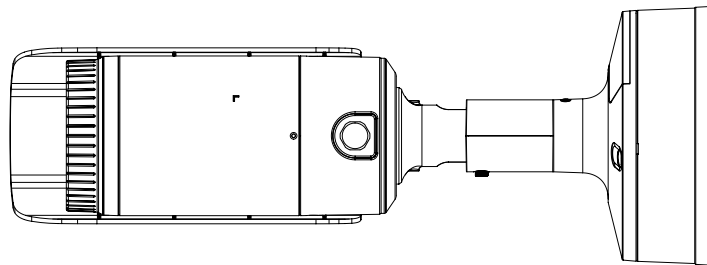

3	PNO-A6081R	'21.04.26
2	XNO-9082R/8082R	'20.05.21
1	PNO-A9081R/A8081R	'19.10.14
No.	MODEL NAME	DATE
Unit:mm[inch]		SCALE:1/1
Hanwha Techwin		

-1/6-0113-

A0

© Hanwha Techwin Co.,Ltd. All rights reserved.