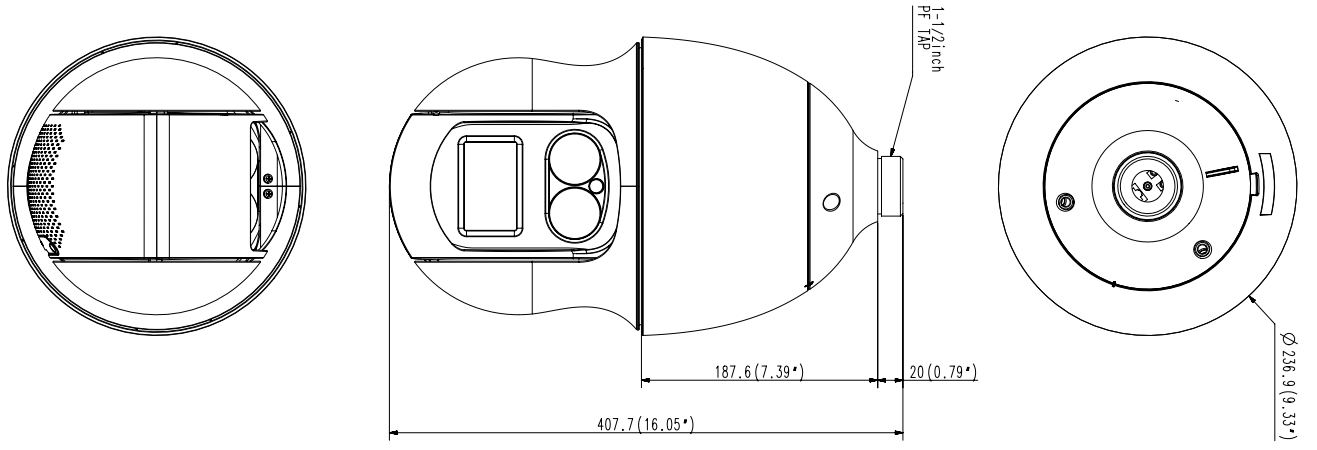

SBP-300PM

SBP-300B

Video	
Imaging Device	1/2.5" 8MP CMOS
Effective Pixels	3840(H)x2160(V)
Min. Illumination	Color: 0.01Lux(F1.6, 1/30sec) BW: 0Lux(IR LED)
Video Out	CVBS: 1.0 Vp-p / 75Ω composite, 720x480(N), 720x576(P) for installation
Lens	
Focal Length (Zoom Ratio)	4.8~96mm(20x) zoom
Max. Aperture Ratio	F1.8(Wide)~F3.6(Tele)
Angular Field of View	H: 65.1°(Wide)~3.8°(Tele) / V: 38.4°(Wide)~2.2°(Tele)
Min. Object Distance	1.5m(3.28ft)
Focus Control	Oneshot AF
Lens Type	DC auto iris
Pan / Tilt / Rotate	
Pan Range	360° Endless
Pan Speed	Preset: 400°/sec, Manual: 0.024°/sec ~ 250°/sec
Tilt Range	190°(-5°~185°)
Tilt Speed	Preset: 300°/sec, Manual: 0.024°/sec ~ 250°/sec
Sequence	Preset(300ea), Swing, Group(6ea), Trace, Tour, Auto Run, Schedule
Preset Accuracy	±0.2°
Azimuth	Support
Auto Tracking	Support
Operational	
IR Viewable Length	200m(656.17ft)
Camera Title	Displayed up to 15 characters
Day & Night	Auto(ICR)
Backlight Compensation	BLC, HLC, WDR, SSSDR
Wide Dynamic Range	120dB
Digital Noise Reduction	SSNR
Defog	Support
Motion Detection	4ea, polygonal zones
Privacy Masking	16ea, rectangular zones - Color: Grey/Green/Red/Blue/Black/White
Gain Control	Low / Middle / High
White Balance	ATW / AWC / Manual / Indoor / Outdoor
Electronic Shutter Speed	Minimum / Maximum / Anti flicker (2~1/12,000sec)
Video Rotation	Flip, Mirror
Analytics	Motion detection, Appear/Disappear, Enter/Exit, Tampering, Virtual line, Audio detection
Serial Interface	RS-485(Samsung-T, Pelco-D/P, Panasonic, Bosch, AD, GE, Vicon, Honeywell)
Alarm I/O	Input 4ea / Output 2ea
Alarm Triggers	Analytics, Network disconnect, Alarm input

Color / Material	Body: Ivory / Plastic, Head: Black / Plastic
Product dimensions / weight	Ø236.9x407.7mm(9.33x16.05"), 7.1Kg(15.65 lb)

- The latest product information / specification can be found at hanwha-security.com
- Design and specifications are subject to change without notice.
- Wisenet is the proprietary brand of Hanwha Techwin, formerly known as Samsung Techwin.