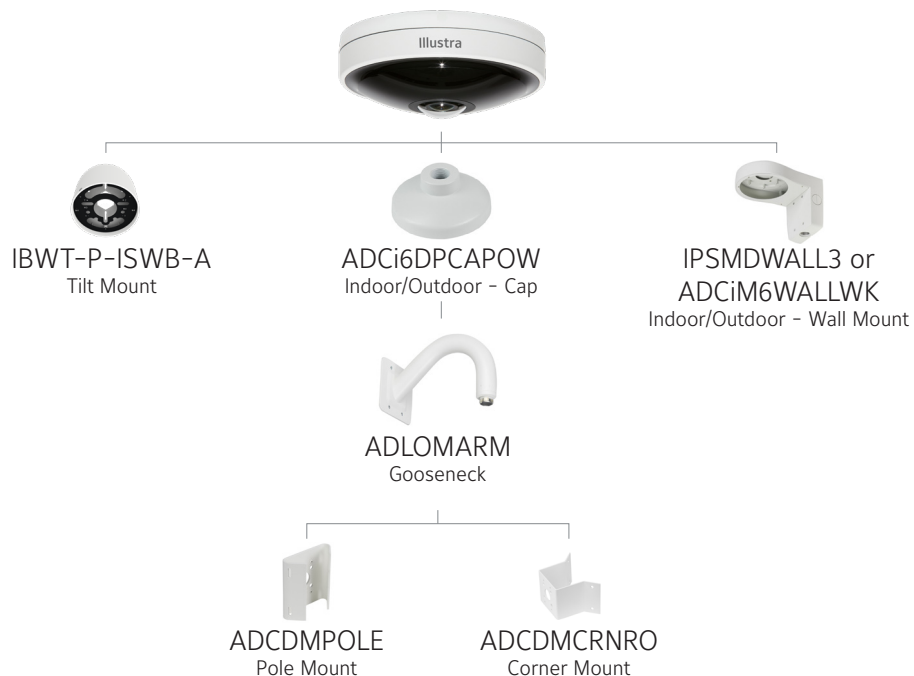

Achieve Clarity Despite Challenging Scene and Lighting Conditions

- True WDR to balance scenes in challenging lighting conditions
- Single or multiple fixed views for forensic investigations
- Provides clear and high- quality image regardless of lighting conditions, time of day or object movement

Illustra Pro Gen4 12MP Fisheye - IL1369-DS-202207-R01-HS-EN

Specifications (Page 3)

View Modes

Dewarp options on camera:

Camera Dimensions

Illustra Pro Gen4 12MP Fisheye - IL1369-DS-202207-R01-HS-EN

Ordering Information

Model Number	Description
IPS12-F27-OIA4	Illustra Pro Gen4 12MP Fisheye, TDN w/IR, TWDR, IP66/67, IK10

Accessories

Accessory Type	Image	Model Number	Description	Dimensions
Wall Mount		ADCiM6WALLWK	Wall Mount Kit: Indoor/Outdoor, White/Black	6.3 x 3.3 x 9.1 in (160.5 x 83 x 230.5 mm)
Wall Mount		IPSMDWALL3	Wall Mount Kit: Indoor/Outdoor, White	6.3 x 3.3 x 9.1 in (160.5 x 83 x 230.5 mm)
Pendant Cap		ADCi6DPCAPOW	Pendant Cap: Outdoor, 3/4" NPT, White	Ø5.8 x 2.2 x 5.8 in (Ø148 x 55 x 147.4 mm)
Gooseneck Arm		ADLOMARM	Wall Mount, 3/4" NPT, White	4.4 x 8.78 x 4.4 in (112.5 x 222.9 x 112.5 mm)
Pole Mount Adapter		ADCDMPOLE	Pole kit for use with ADLOMARM, White	Wraps around pole
Outside Corner Mount Adapter		ADCDMCRNRO	Exterior corner bracket for use with ADLOMARM, White	5.18 x 7.58 in (131.5 x 192.5 mm)
Tilt Mount		IBWT-P-ISWB-A	Illustra Pro Gen4 Tilt Mount for 12MP Fisheye	Ø6.24 in (Ø158.5 mm)

Illustra Pro Gen4 12MP Fisheye - IL1379-DS-202209-R02-HS-EN