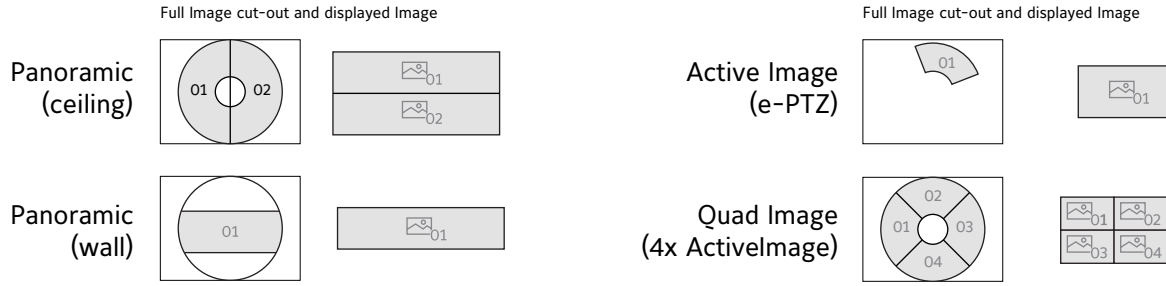

Electrical

Power Input	24VAC, Power over Ethernet (PoE) IEEE 802.3af Type 1 Class 3
Power Draw	POE: 11.89W AC: 11.77W

Physical

Dimensions (RxH)	ø150mm x57mm (5.9 x 2.24 in)
Weight	0.7 kg (1.54 lb)
Housing Color	RAL 9003 - Signal White
Operating Temperature	IR On: -40°C to +50°C (-40°F to 122°F) IR Off: -40°C to +55°C (-40°F to 131°F)
Humidity	Up to 95% RH Non-Condensing
Vandal Resistant	IK10
Outdoor Rating	IP66/IP67 & NEMA 4X

Illustra Pro Gen4 12MP Fisheye - IL1369-DS-202207-R01-HS-EN

Specifications (Page 3)

View Modes

Dewarp options on camera:

Camera Dimensions

Illustra Pro Gen4 12MP Fisheye - IL1369-DS-202207-R01-HS-EN

Ordering Information