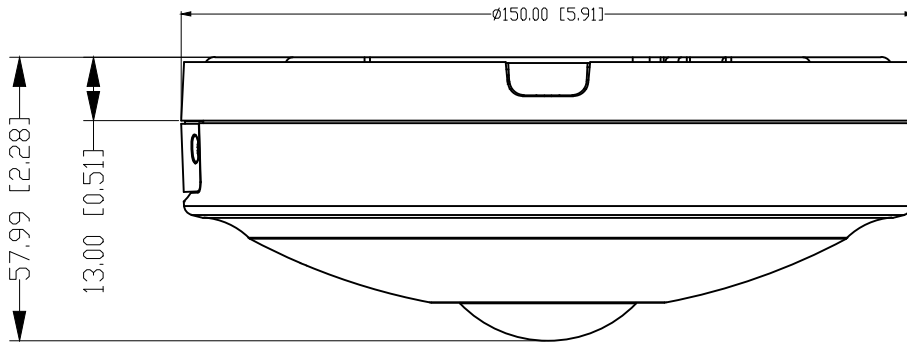

Electrical

Power Input	24VAC, Power over Ethernet (PoE) IEEE 802.3af Type 1 Class 3
Power Draw	POE: 11.89W AC: 11.77W

Physical

Dimensions (RxH)	ø150mm x57mm (5.9 x 2.24 in)
Weight	0.7 kg (1.54 lb)
Housing Color	RAL 9003 - Signal White
Operating Temperature	IR On: -40°C to +50°C (-40°F to 122°F) IR Off: -40°C to +55°C (-40°F to 131°F)
Humidity	Up to 95% RH Non-Condensing
Vandal Resistant	IK10
Outdoor Rating	IP66/IP67 & NEMA 4X

Illustra Pro Gen4 12MP Fisheye - IL1369-DS-202207-R01-HS-EN

Specifications (Page 3)

View Modes

Dewarp options on camera:

Camera Dimensions

Illustra Pro Gen4 12MP Fisheye - IL1369-DS-202207-R01-HS-EN

Ordering Information

Model Number	Description
IPS12-F27-OIA4	Illustra Pro Gen4 12MP Fisheye, TDN w/IR, TWDR, IP66/67, IK10

Accessories

Accessory Type	Image	Model Number	Description	Dimensions
Wall Mount		ADCiM6WALLWK	Wall Mount Kit: Indoor/Outdoor, White/Black	6.3 x 3.3 x 9.1 in (160.5 x 83 x 230.5 mm)
Wall Mount		IPSMDWALL3	Wall Mount Kit: Indoor/Outdoor, White	6.3 x 3.3 x 9.1 in (160.5 x 83 x 230.5 mm)
Pendant Cap		ADCi6DPCAPOW	Pendant Cap: Outdoor, 3/4" NPT, White	Ø5.8 x 2.2 x 5.8 in (Ø148 x 55 x 147.4 mm)
Gooseneck Arm		ADLOMARM	Wall Mount, 3/4" NPT, White	4.4 x 8.78 x 4.4 in (112.5 x 222.9 x 112.5 mm)
Pole Mount Adapter		ADCDMPOLE	Pole kit for use with ADLOMARM, White	Wraps around pole
Outside Corner Mount Adapter		ADCDMCRNRO	Exterior corner bracket for use with ADLOMARM, White	5.18 x 7.58 in (131.5 x 192.5 mm)
Tilt Mount		IBWT-P-ISWB-A	Illustra Pro Gen4 Tilt Mount for 12MP Fisheye	Ø6.24 in (Ø158.5 mm)