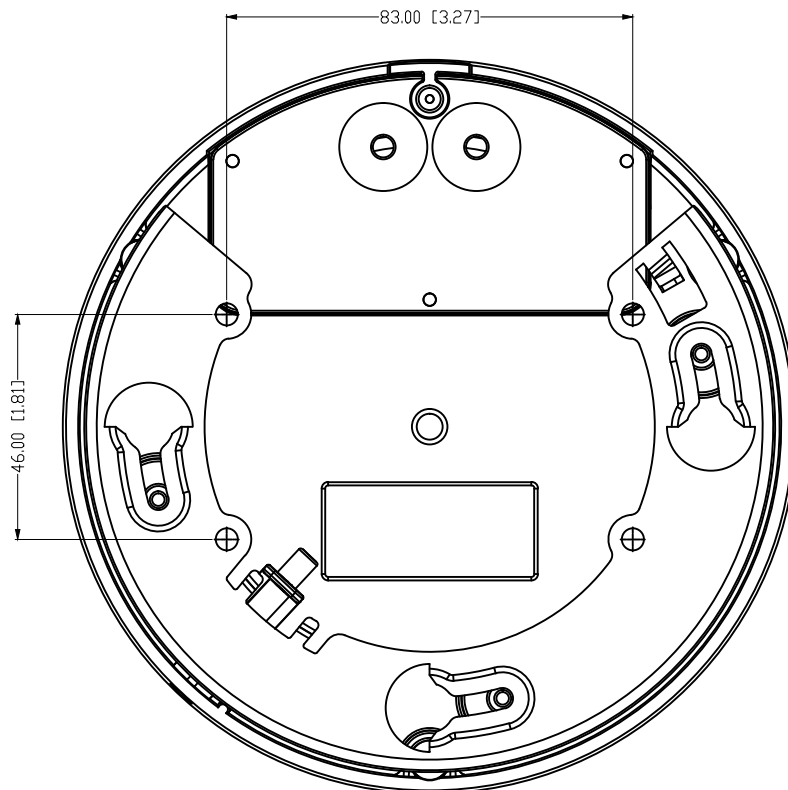

Electrical

Power Input	24VAC, Power over Ethernet (PoE) IEEE 802.3af Type 1 Class 3
Power Draw	POE: 11.89W AC: 11.77W

Physical

Dimensions (RxH)	ø150mm x57mm (5.9 x 2.24 in)
Weight	0.7 kg (1.54 lb)
Housing Color	RAL 9003 - Signal White
Operating Temperature	IR On: -40°C to +50°C (-40°F to 122°F) IR Off: -40°C to +55°C (-40°F to 131°F)
Humidity	Up to 95% RH Non-Condensing
Vandal Resistant	IK10
Outdoor Rating	IP66/IP67 & NEMA 4X

Illustra Pro Gen4 12MP Fisheye - IL1369-DS-202207-R01-HS-EN

Specifications (Page 3)

View Modes

Dewarp options on camera:

Camera Dimensions

Illustra Pro Gen4 12MP Fisheye - IL1369-DS-202207-R01-HS-EN

Ordering Information

Model Number	Description
IPS12-F27-OIA4	Illustra Pro Gen4 12MP Fisheye, TDN w/IR, TWDR, IP66/67, IK10

Accessories

Accessory Type	Image	Model Number	Description	Dimensions
Wall Mount		ADCiM6WALLWK	Wall Mount Kit: Indoor/Outdoor, White/Black	6.3 x 3.3 x 9.1 in (160.5 x 83 x 230.5 mm)
Wall Mount		IPSMDWALL3	Wall Mount Kit: Indoor/Outdoor, White	6.3 x 3.3 x 9.1 in (160.5 x 83 x 230.5 mm)
Pendant Cap		ADCi6DPCAPOW	Pendant Cap: Outdoor, 3/4" NPT, White	Ø5.8 x 2.2 x 5.8 in (Ø148 x 55 x 147.4 mm)
Gooseneck Arm		ADLOMARM	Wall Mount, 3/4" NPT, White	4.4 x 8.78 x 4.4 in (112.5 x 222.9 x 112.5 mm)
Pole Mount Adapter		ADCDMPOLE	Pole kit for use with ADLOMARM, White	Wraps around pole
Outside Corner Mount Adapter		ADCDMCRNRO	Exterior corner bracket for use with ADLOMARM, White	5.18 x 7.58 in (131.5 x 192.5 mm)
Tilt Mount		IBWT-P-ISWB-A	Illustra Pro Gen4 Tilt Mount for 12MP Fisheye	Ø6.24 in (Ø158.5 mm)