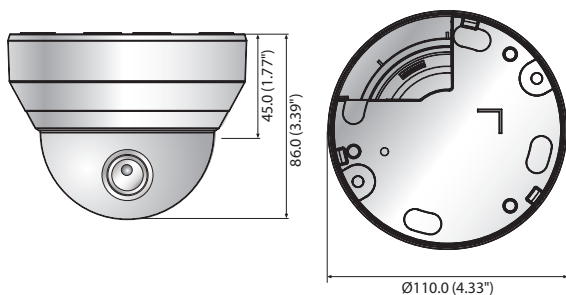

## Key Features

- Max. 4megapixel resolution
- Built-in 2.8mm fixed lens (QND-7010R)  
3.6mm fixed lens (QND-7020R)  
6mm fixed lens (QND-7030R)
- Max. 20fps@4M, Max. 30fps@under 2M (H.265/H.264)
- H.265, H.264, MJPEG codec supported, Multiple streaming
- Motion detection, Tampering, Defocus detection
- micro SD/SDHC/SDXC memory slot (Max. 128GB), PoE / 12V DC
- IR viewable length 20m, IK08
- Hallway view, WiseStream support
- LDC support (Lens distortion correction)

## Dimensions

Unit : mm (inch)