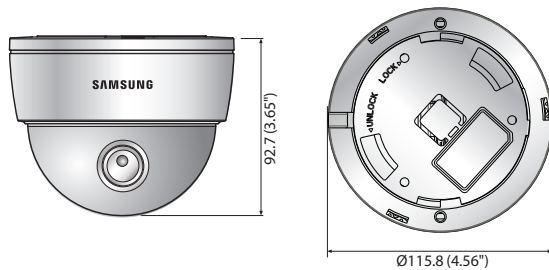

## Accessories (Optional)

SBP-300WMO

	SCD-2080RN	SCD-2080RP
<b>VIDEO</b>		
Imaging Device	1/3" Super HAD CCD II	
Total Pixels	811(H) x 508(V)	795(H) x 596(V)
Effective Pixels	768(H) x 494(V)	752(H) x 582(V)
Scanning System	2 : 1 Interlace	
Synchronization	Internal	
Frequency	H : 15.734KHz / V : 59.94Hz	H : 15.625KHz / V : 50Hz
Horizontal Resolution	Color : 600TV lines, B/W : 700TV lines	
Min. Illumination	Color : 0.15Lux@F1.2 (50IRE), 0.0003Lux (Sens-up, 512x) B/W : 0Lux (IR LED on)	
S / N Ratio	52dB (AGC off, Weight on)	
Video Output	CVBS : 1.0Vpp / 75Ω composite	
<b>LENS</b>		
Focal Length (Zoom Ratio)	2.8 ~ 10mm (3.6x) varifocal	
Max. Aperture Ratio	1 : 1.2(Wide) ~ 2.8(Tele)	
Angular Field of View	H : 94.4°(Wide) ~ 28°(Tele) / V : 69.2°(Wide) ~ 21°(Tele)	
Min. Object Distance	0.2m (0.66ft)	
Lens Type	DC auto iris	
Mount Type	Board type	
<b>PAN / TILT / ROTATE</b>		
Pan Range	0° ~ 352°	
Tilt Range	0° ~ 73°	
Rotate Range	0° ~ 348°	
<b>OPERATIONAL</b>		
On Screen Display	English, Japanese, Spanish, French, Portuguese, Taiwanese, Korean	English, French, German, Spanish, Italian, Chinese, Russian, Polish, Czech, Romanian, Serbian, Swedish, Danish, Turkish, Portuguese
Camera Title	Off / On (Displayed 15 characters)	
Day & Night	Auto (ICR) / Color / B/W	
Backlight Compensation	Off / BLC / HLC	
Contrast Enhancement	SSDR (Off / On)	
Digital Noise Reduction	SSNRIII (Off / On)	
Digital Image Stabilization	Off / On	
Motion Detection	Off / On (8 programmable zones)	
Privacy Masking	Off / On (12 programmable zones)	
Sens-up (Frame Integration)	2x ~ 512x	
Gain Control	Off / Low / High	
White Balance	ATW / Outdoor / Indoor / Manual / AWC (1,700°K ~ 11,000°K)	
Electronic Shutter Speed	1/60 ~ 1/120,000sec	1/50 ~ 1/120,000sec
Digital Zoom	Off / On (1x ~ 16x)	
Reverse	H-Rev / V-Rev	
Communication	Coaxial control (SPC-300 compatible)	
Protocol	Coax : Pelco-C (Coaxitron)	
IR Distance	20m (65.62ft) (IR LED 12ea)	
<b>ENVIRONMENTAL</b>		
Operating Temperature / Humidity	-10°C ~ +55°C (+14°F ~ +131°F) / Less than 90% RH	
<b>ELECTRICAL</b>		
Input Voltage / Current	12V DC ±10%	
Power Consumption	Max. 3.5W	
<b>MECHANICAL</b>		
Color / Material	Ivory / Plastic (Dome cover : Smoked)	
Dimensions (WxH)	Ø115.8 x 92.7mm (Ø4.56" x 3.65")	
Weight	310g (0.68 lb)	