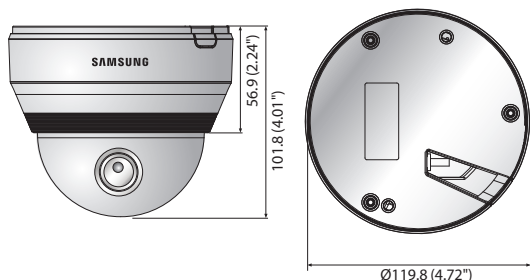

Dimensions

Unit : mm (inch)

Accessories (Optional)

SBP-301HM4 SBP-300LM SBP-300CM SBP-300WM1 SBP-300WM SBP-300B SBP-300PM SBP-300KM

	SCD-5083N	SCD-5083P
VIDEO		
Imaging Device	1/3" 1.3M CMOS	
Total Pixels	1,312(H) x 1,069(V)	
Effective Pixels	1,305(H) x 1,049(V)	
Scanning System	Progressive scan	
Synchronization	Internal	
Frequency	H : 15.734KHz / V : 59.94Hz	H : 15.625KHz / V : 50Hz
Horizontal Resolution	Color : 1000TV lines, B/W : 1000TV lines	
Min. Illumination	Color : 0.03Lux (F1.2, 50IRE), 0.001Lux (1sec, F1.2, 50IRE), 0.01Lux (F1.2, 30IRE), 0.0003Lux (1sec, F1.2, 30IRE) B/W : 0.003Lux (F1.2, 50IRE), 0.0001Lux (1sec, F1.2, 50IRE), 0.001Lux (F1.2, 30IRE), 0.00003Lux (1sec, F1.2, 30IRE)	
S / N Ratio	52dB (AGC off, Weight on)	
Video Output	CVBS : 1.0Vpp / 75Ω composite	
LENS		
Focal Length (Zoom Ratio)	2.8 ~ 10.5mm (3.8x) varifocal	
Max. Aperture Ratio	F1.2	
Angular Field of View	H : 91.5°(Wide) ~ 27.7°(Tele) / V : 68.3°(Wide) ~ 20.8°(Tele)	
Min. Object Distance	0.5m (1.64ft)	
Focus Control	Manual	
Lens Type	DC auto iris	
Mount Type	Board type	
OPERATIONAL		
On Screen Display	English, Chinese, Korean, Japanese, German, Italian, French, Spanish, Russian, Czech, Polish, Romanian, Serbian, Swedish, Danish, Turkish, Portuguese	
Camera Title	Off / On (Displayed 15 characters)	
Day & Night	Auto (ICR) / External / Color / B/W	
Backlight Compensation	Off / User BLC / HLC / WDR	
Wide Dynamic Range	120dB	
Contrast Enhancement	SSDR (Off / On)	
Digital Noise Reduction	SSNR IV (Off / On)	
Defog	Off / Auto / Manual	
Purple Fringe Reduction	Off / Low / Middle / High	
Digital Image Stabilization	Off / On	
Tampering	Off / On	
Motion Detection	Off / On	
Intelligent Video Analytics	Fence, (Dis)Appear, Counting (Off / On)	
Privacy Masking	Off / On (24 programmable zones with 4 points polygonal masking)	
Gain Control	Off / Low / Middle / High	
White Balance	ATW / Outdoor / Indoor / Manual / AWC / Mercury (1,800K° ~ 10,500K°)	
Electronic Shutter Speed	1sec ~ 1/12,000sec	
Digital Zoom	Off / On (1x ~ 16x)	
Reverse	Off / H-Rev / V-Rev / HV-Rev	
Profile	Basic, Day & Night, Backlight, ITS, Indoor, User	
Alarm	1 Out	
Communication	Coaxial control (SPC-300 compatible)	
Protocol	Coax : Pelco-C (Coaxitron)	
ENVIRONMENTAL		
Operating Temperature / Humidity	-10°C ~ +55°C (+14°F ~ +131°F) / Less than 90% RH	
ELECTRICAL		
Input Voltage / Current	Dual (24V AC & 12V DC ±10%)	
Power Consumption	Max. 5.6W	
MECHANICAL		
Color / Material	Ivory / Aluminum, Plastic	
Dimensions (WxH)	Ø119.8 x 101.8mm (Ø4.72" x 4.01")	
Weight	535g (1.18 lb)	