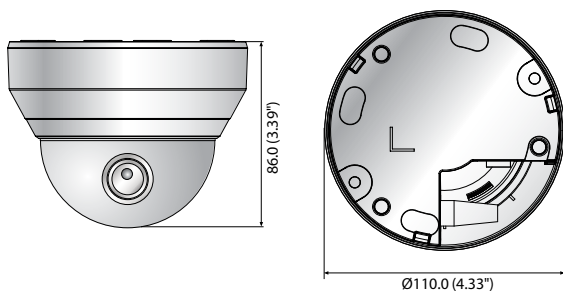

Dimensions

Unit : mm (inch)

Accessories (Optional)

SBP-300HM7 SBP-300LM SBP-300CM SBP-300WM1 SBP-300WM SBP-300B SBP-300PM SBP-300KM

SCD-6013

| VIDEO | |
|----------------------------------|---|
| Imaging Device | 1/3" 2M CMOS |
| Total Pixels | 1,956(H) x 1,266(V) 2.47M pixels |
| Effective Pixels | 1,944(H) x 1,092(V) 2.12M pixels |
| Scanning System | Progressive scan |
| Min. Illumination | Color : 0.1Lux (F1.2) B/W : 0.01Lux (F1.2) |
| S / N Ratio | 52dB (AGC off, Weight on) |
| Video Output | BNC (AHD, CVBS selectable) |
| Resolution | 1920 x 1080 |
| Max. Framerate | 30fps@1080p, 30fps@720p |
| LENS | |
| Focal Length (Zoom Ratio) | 2.8mm fixed |
| Max. Aperture Ratio | F1.8 |
| Angular Field of View | H : 108.7° / V : 60.6° / D : 125.4° |
| Min. Object Distance | 0.2m (0.66ft) |
| Focus Control | Manual |
| Lens Type | Fixed |
| Mount Type | Board-in type |
| PAN / TILT / ROTATE | |
| Pan / Tilt / Rotate Range | 0° ~ 350° / 0° ~ 67° / 0° ~ 355° |
| OPERATIONAL | |
| On Screen Display | Multi-language Support (16) English, Japanese, Spanish, French, Portuguese, Korean, German, Italian, Russian, Polish, Czech, Romanian, Serbian, Swedish, Danish, Turkish |
| Camera Title | Off / On (Displayed 15 characters) |
| Day & Night | Auto (ICR) / Color / B/W |
| Backlight Compensation | Off / User BLC / HLC |
| Wide Dynamic Range | DWDR |
| Digital Noise Reduction | SSNRIV (Off / On) |
| Defog | Off / Auto / Manual |
| Motion Detection | Off / On (4 zones) |
| Privacy Masking | Off / On (4 zones rectangle) |
| Gain Control | Off / Low / Middle / High / Very High |
| White Balance | ATW / Outdoor / Indoor / Manual / AWC (1,800K° ~ 10,500K°) |
| Electronic Shutter Speed | 1sec ~ 1/12,000sec |
| Reverse | Off / H-Rev / V-Rev / HV-Rev |
| Profile | Basic, Day & Night, Backlight, Indoor, User |
| Remote Control Interface | Coaxial control |
| Protocol | AHD : ACP (AHD Coax Protocol) CVBS : Pelco-C (Coaxitron) |
| Video Transmission Distance | 500m (1,640.42ft) (5C2V coaxial cable) |
| ENVIRONMENTAL | |
| Operating Temperature / Humidity | -10°C ~ +55°C (+14°F ~ +131°F) / Less than 90% RH |
| ELECTRICAL | |
| Input Voltage / Current | 12V DC ±10% |
| Power Consumption | Max. 2.5W |
| MECHANICAL | |
| Color / Material | Ivory / Plastic |
| Dimensions (WxH) | Ø110.0 x 86.0mm (Ø4.33" x 3.39") |
| Weight | 231g (0.51 lb) |