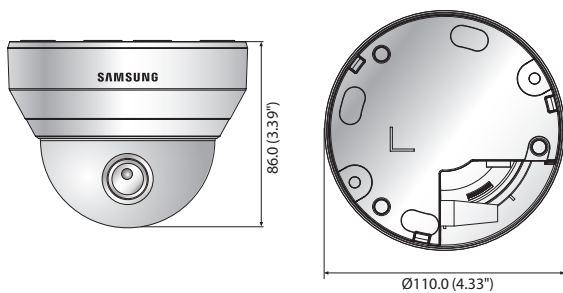

# SCD-6023R

1080p Analog HD IR Dome Camera

## Key Features

- Full HD (1920 x 1080, 30fps) resolution
- 0.25Lux@F2.1 (Color), 0Lux@F2.1 (B/W : IR LED on)
- Built-in 4mm fixed lens
- Day & Night (ICR), DWDR, SSNRIV, Motion detection
- IR viewable length 20m
- Transmission distance max. 500m
- Easy installation (Plug & play)

## Dimensions

Unit : mm (inch)