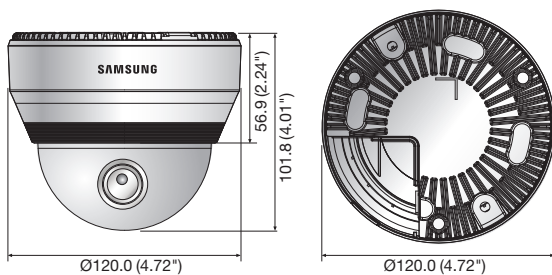

## Key Features

- Max. 2M (1920 x 1080) resolution
- 3.8mm fixed lens
- H.264, MJPEG dual codec, Multiple streaming
- Day & Night (ICR), WDR (120dB)
- Enhanced DIS, Defog
- micro SD/SDHC/SDXC memory slot
- Multi-crop streaming, PoE, IR LED (LED 10ea)

## Dimensions

Unit : mm (inch)