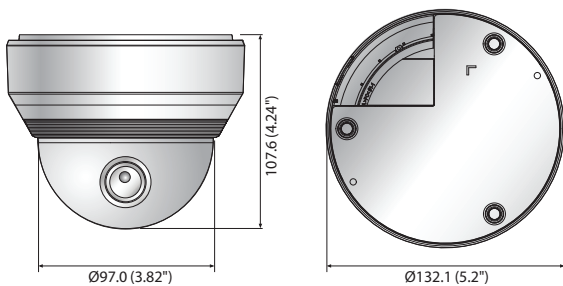

## Key Features

- Max. 3megapixel (2048 x 1536) resolution
- 30fps@2048 x 1536 / 60fps@1920 x 1080
- 3 ~ 8.5mm (2.8x) motorized varifocal lens
- Simple focus (Motorized V/F), P-Iris
- Day & Night (ICR), Enhanced DIS, Defog
- 3M real-time WDR (Max. 120dB)
- Multi-crop streaming
- PoE, micro SD/SDHC/SDXC memory slot
- Bi-directional audio support, Built-in mic.

## Dimensions

Unit : mm (inch)