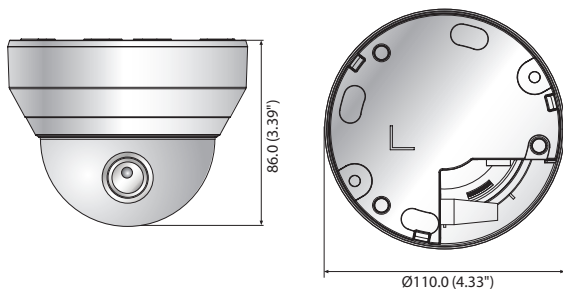

SND-L6013

2M Network Dome Camera

Key Features

- Max. 2megapixel (1920 x 1080) resolution
- 3.6mm fixed lens
- 0.15Lux@F1.8 (Color), 0.15Lux@F1.8 (B/W)
- 30fps@all resolutions (H.264)
- H.264, MJPEG dual codec, Multiple streaming
- Motion detection, Tampering, DWDR
- micro SD/SDHC memory slot, PoE
- Hallway view support (Rotate 90°/270°)
- LDC support (Lens Distortion Correction)

Dimensions

Unit : mm (inch)

Accessories (Optional)

SBP-300HM7 SBP-300LM SBP-300CM SBP-300WM1 SBP-300WM SBP-300B SBP-300PM SBP-300KM

* Data recorded on an SD memory card may be lost or damaged by data access during power-off, mechanical shock, memory card detachment, or other operations. Data loss or damage can also occur when a memory card reaches end of life, which varies according to operational conditions. No guarantee is given against damage (including passive damage).