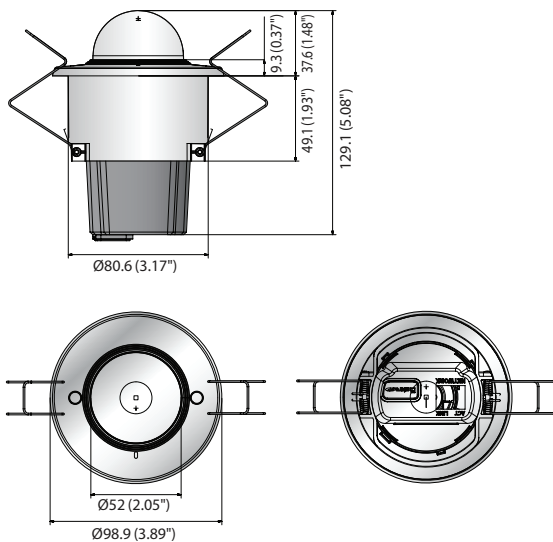

## Dimensions

Unit : mm (inch)

XND-6011F	
<b>VIDEO</b>	
Imaging Device	1/2.8" 2M CMOS
Total Pixels	1,945(H) x 1,109(V) 2.16M
Effective Pixels	1,945(H) x 1,097(V) 2.13M
Scanning System	Progressive Scan
Min. Illumination	Color: 0.055 Lux (F2.0, 1/30sec), B/W: 0.055 Lux (F2.0, 1/30sec)
S / N Ratio	50dB
Video Out	USB: Micro USB Type B, 1280 x 720, for Installation
<b>LENS</b>	
Focal Length (Zoom Ratio)	2.8mm fixed
Max. Aperture Ratio	F2.0
Angular Field of View	H: 112° / V: 62° / D: 130°
Min. Object Distance	0.2m (0.66ft)
Focus Control	Manual
Lens / Mount Type	Fixed / Board-in Type
<b>PAN / TILT / ROTATE</b>	
Pan / Tilt / Rotate Range	0° ~ 355° / 0° ~ 47° / 0° ~ 353°
<b>OPERATIONAL</b>	
Camera Title	Off / On (Displayed up to 85 Characters) - W/W: English / Numeric / Special Characters - China: English / Numeric / Special / Chinese Characters - Common: Multi-line (Max 5), Color (Gray / Green / Red / Blue / Black / White), Transparency, Auto Scale by Resolution
Day & Night	Auto (Electrical) / Color / B/W / Schedule
Backlight Compensation	Off / BLC / HLC (Masking / Dimming) / WDR
Wide Dynamic Range	150dB
Contrast Enhancement	SSDR (Off / On)
Digital Noise Reduction	SSNRV (2D + 3D Noise filter) (Off / On)
Digital Image Stabilization	Off / On
Defog	Off / Auto (input from fog detection) / Manual
Motion Detection	Off / On (8ea, 8Point polygonal zones), Handover Off / On (32ea, polygonal zones)
Privacy Masking	- Color: Gray / Green / Red / Blue / Black / White - Mosaic
Gain Control	Off / Low / Middle / High
White Balance	ATW / AWC / Manual / Indoor / Outdoor (Included Mercury & Sodium)
Contrast	Level Adjustment
LDC (Lens Distortion Correction)	Off / On (5 levels with min / max)
Electronic Shutter Speed	Minimum / Maximum / Anti Flicker (2 ~ 1/12,000sec)
Digital PTZ	24X, Digital PTZ (Preset, Group)
Flip / Mirror	Off / On, Hallway: 90° / 270°
Video & Audio Analytics	Tampering, Loitering, Directional detection, Defocus detection, Fog detection, Virtual line, Enter / Exit, (Dis) Appear, Audio detection, Face detection, Motion detection, Digital auto tracking, Sound classification, People counting, Heatmap, Queue management
Alarm Triggers	Motion detection, Video & Audio Analytics, Network disconnect
Alarm Events	File Upload Via FTP, E-mail, Notification via e-mail, Local Storage (SD / SDHC / SDXC) or NAS recording at event triggers, External output, DPTZ preset
Pixel Counter	Support
<b>NETWORK</b>	
Ethernet	RJ-45 (10/100 BASE-T)
Video Compression Format	H.265 / H.264 (MPEG-4 Part 10 / AVC) : Main / Baseline / High, MJPEG
Resolution	1920 x 1080, 1280 x 1024, 1280 x 960, 1280 x 720, 1024 x 768, 800 x 600, 800 x 448, 720 x 576, 720 x 480, 640 x 480, 640 x 360, 320 x 240
Max. Framerate	H.265 / H.264: Max. 60fps at all resolutions, MJPEG: Max. 30fps
Smart Codec	Manual Mode (Area-based : 5ea)
WiseStreamII	Support
Video Quality Adjustment	H.265 / H.264 / MJPEG: Target bitrate level control
Bitrate Control Method	H.265 / H.264: CBR or VBR, MJPEG: VBR
Streaming Capability	Multiple streaming (Up to 10 Profiles)
Audio In	Built-in MIC.
Audio Compression Format	G.711 u-law / G.726 Selectable G.726 (ADPCM) 8KHz, G.711 8KHz G.726: 16Kbps, 24Kbps, 32Kbps, 40Kbps, AAC-LC: 48Kbps at 8 / 16 / 32 / 48KHz
Audio Communication	Uni-directional
IP	IPv4, IPv6
Protocol	TCP/IP, UDP/IP, RTP (UDP), RTP (TCP), RTCP, RTSP, NTP, HTTP, HTTPS, SSL/TLS, DHCP, PPPoE, FTP, SMTP, ICMP, IGMP, SNMPv1/v2c/v3 (MIB-2), ARP, DNS, DDNS, QoS, PIM-SM, UPnP, Bonjour
Security	HTTPS (SSL) Login Authentication, Digest Login Authentication, IP address filtering, User access Log, 802.1X Authentication (EAP-TLS, EAP-LEAP)
Streaming Method	Unicast / Multicast
Max. User Access	20 Users at Unicast Mode SD/SDHC/SDXC 1slot (up to 256GB) - Motion Images recorded in the SD/SDHC/SDXC memory card can be downloaded. NAS(Network Attached Storage), Local PC for Instant Recording
Edge Storage	
Application Programming Interface	ONVIF Profile S/G, SUNAPI (HTTP API), Open Platform
Webpage Language	English, Korean, Chinese, French, Italian, Spanish, German, Japanese, Russian, Swedish, Portuguese, Czech, Polish, Turkish, Dutch, Hungarian, Greek
Supported OS	Windows 7, 8.1, 10, Mac OS X 10.10, 10.11, 10.12
Web Viewer	Non-plugin Webviewer - Supported Browser: Google Chrome, MS Edge, Mozilla Firefox (Window 64bit only), Apple Safari 10 (Mac OS X only) Plug-in Webviewer - Supported Browser: MS Explore 11, Apple Safari (Mac OS X only)
Central Management Software	SmartViewer, SSM
<b>ENVIRONMENTAL</b>	
Operating Temperature / Humidity	-10°C ~ +55°C (+14°F ~ +131°F) / Less than 90% RH
Storage Temperature / Humidity	-30°C ~ +60°C (-22°F ~ +140°F) / Less than 90% RH
<b>ELECTRICAL</b>	
Input Voltage / Current	PoE (IEEE802.3af, Class3)
Power Consumption	Max. 4.7W
<b>MECHANICAL</b>	
Color / Material	Module: Black / Metal, Housing: Black / Plastic, Cover: Ivory / Plastic
Dimensions (WxH)	Ø98.9 x 129.1mm (Ø3.89" x 5.08") Use a 83 ~ 86mm (3.25" ~ 3.4") diameter hole saw
Weight	275g (0.61 lb)