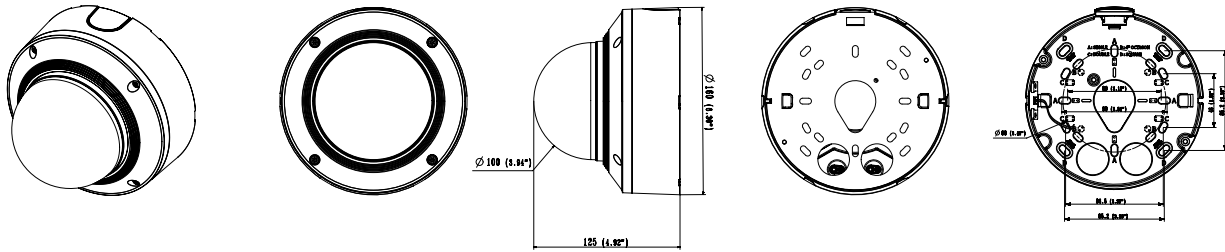

Mechanical

Color / Material	White / Aluminum
RAL Code	RAL9003
Product Dimensions / Weight	Ø160x125mm(Ø6.3x4.9") / 1.45kg(3.2lb)

XND-6081VZ

2M H.265 Dome Camera

Unit: mm [inch]

CAD

APPERANCE-XND-6081VZ/8081VZ/6081V/6081RV/8081RV

Unit : mm (inch)
SCALE 1:1
ver.190603

X-PLUS INDOOR VANDAL

X-PLUS INDOOR VANDAL with SKIN-COVER