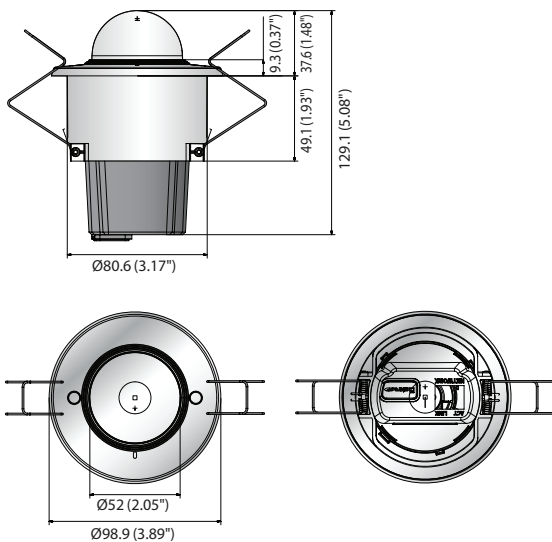

## Key Features

- Built-in 3.7mm fixed lens
- Max. 30fps@all resolutions (H.265 / H.264)
- H.265, H.264, MJPEG Codec Supported, Multiple streaming
- WDR (120dB), Defog
- Loitering, Directional detection, Fog detection, Audio detection, Digital auto tracking, Sound classification, Heatmap, People counting, Queue management, Tampering
- Motion detection, Handover
- SD / SDHC / SDXC memory slot (Max. 256GB), PoE / 12V DC
- Hallway View, WiseStreamII Support
- LDC Support (Lens distortion correction)

## Dimensions

Unit : mm (inch)