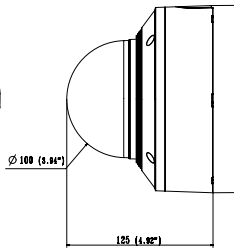

X-PLUS INDOOR VANDAL