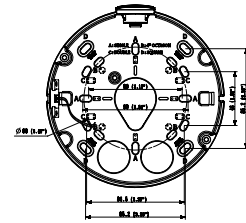

X-PLUS INDOOR VANDAL