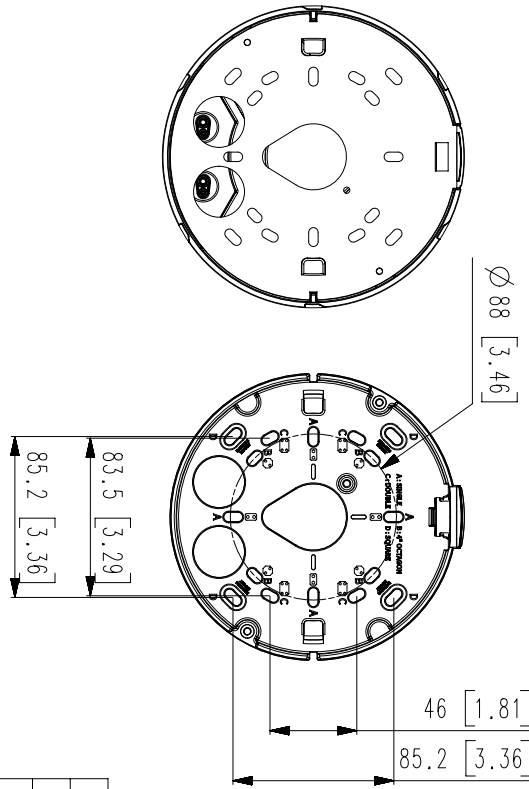

16		
15		
14		
13		
12		
11		
10	XND-9082RV	19.12.
9	XND-8082RV	19.12.
8	XND-8081REV	19.12.
7	XND-6081REV	19.12.18
6	PND-A9081R	19.09.27
5	XND-8081RV	19.09.27
4	XND-6081RV	19.09.27
3	XND-6081V	19.09.27
2	XND-8081VZ	19.09.27
1	XND-6081VZ	19.09.27
No.	MODEL NAME	DATE