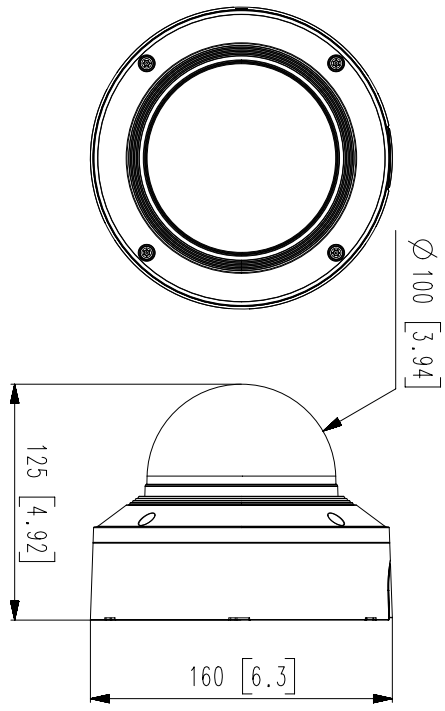

16		
15		
14		
13		
12		
11		
10	XND-9082RV	19.12.
9	XND-8082RV	19.12.
8	XND-8081REV	19.12.
7	XND-6081REV	19.12.18
6	PND-A9081R	19.09.27
5	XND-8081RV	19.09.27
4	XND-6081RV	19.09.27
3	XND-6081V	19.09.27
2	XND-8081VZ	19.09.27
1	XND-6081VZ	19.09.27
No.	MODEL NAME	DATE