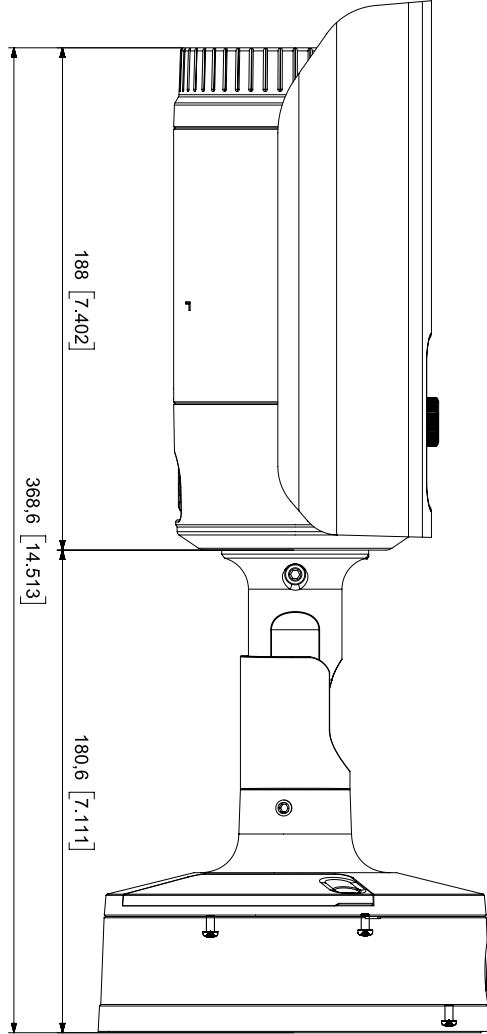

Certification	IP66/IP67, IK10, NEMA 4X
Input Voltage	PoE (IEEE802.3af, Class3), 12VDC, 24VAC
Power Consumption	PoE : Max 12.95W 12VDC : Max. 12.5W 24VAC : Max. 14.5W

Mechanical

Color / Material	Dark gray / Aluminum
Product dimensions / weight	Ø147.5x368.6mm(5.81"x14.51"), 2175g(4.80 lb)

SCALE : 1/1
UNIT : mm [inch]