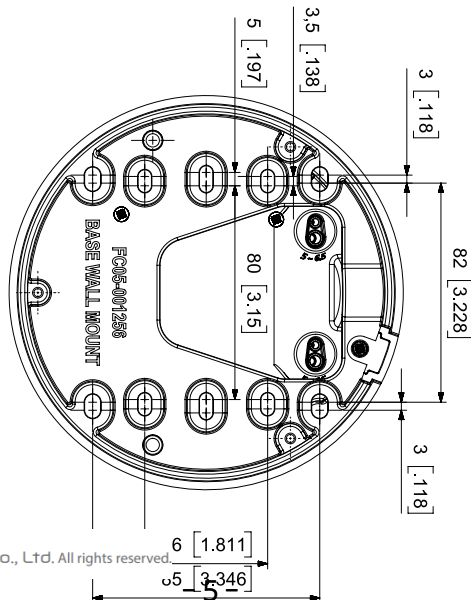

Certification	IP66/IP67, IK10, NEMA 4X
Input Voltage	PoE (IEEE802.3af, Class3), 12VDC, 24VAC
Power Consumption	PoE : Max 12.95W 12VDC : Max. 12.5W 24VAC : Max. 14.5W

Mechanical

Color / Material	Dark gray / Aluminum
Product dimensions / weight	Ø147.5x368.6mm(5.81"x14.51"), 2175g(4.80 lb)

SCALE : 1/1
UNIT : mm [inch]