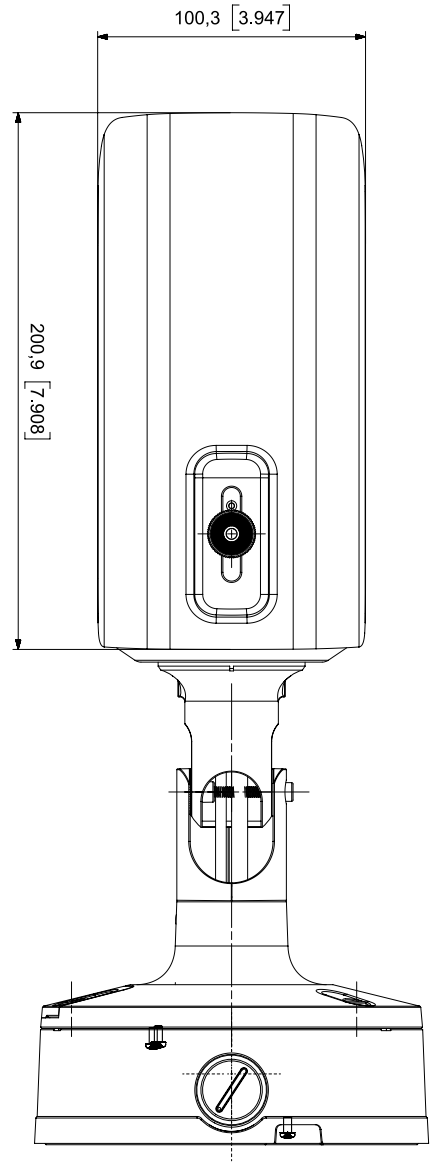

Lens

Focal Length (Zoom Ratio)	5.2~62.4mm(12x) zoom
Max. Aperture Ratio	F1.6(Wide)~F3.0(Tele)
Angular Field of View	H: 54.58° (Wide)~5.30° (Tele) / V: 32.19° (Wide)~3.00° (Tele) / D: 61.4(Wide)~6.06(Tele)
Min. Object Distance	1.5m(4.92ft)
Focus Control	OneshotAF
Lens Type	DC auto iris

Certification	IP66/IP67, IK10, NEMA 4X
Input Voltage	PoE (IEEE802.3af, Class3), 12VDC, 24VAC
Power Consumption	PoE : Max 12.95W 12VDC : Max. 12.5W 24VAC : Max. 14.5W

Mechanical

Color / Material	Dark gray / Aluminum
Product dimensions / weight	Ø147.5x368.6mm(5.81"x14.51"), 2175g(4.80 lb)

SCALE : 1/1
UNIT : mm [inch]