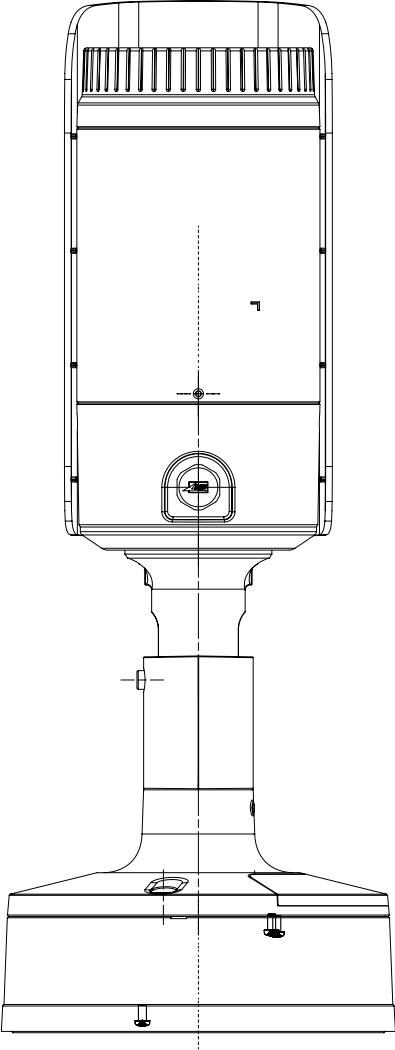

SCALE : 1/1
UNIT : mm [inch]