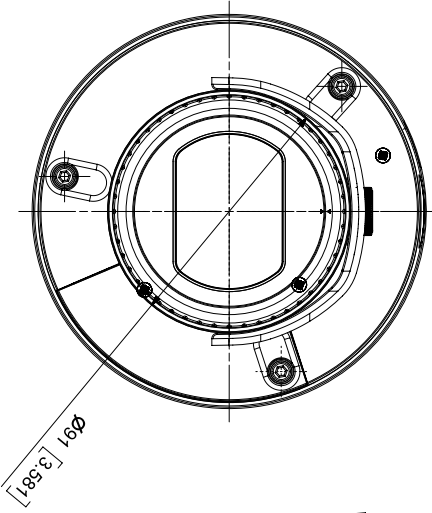

Certification	IP66/IP67, IK10, NEMA 4X
Input Voltage	PoE (IEEE802.3af, Class3), 12VDC, 24VAC
Power Consumption	PoE : Max 12.95W 12VDC : Max. 12.5W 24VAC : Max. 14.5W

Mechanical

Color / Material	Dark gray / Aluminum
Product dimensions / weight	Ø147.5x368.6mm(5.81"x14.51"), 2175g(4.80 lb)

SCALE : 1/1
UNIT : mm [inch]