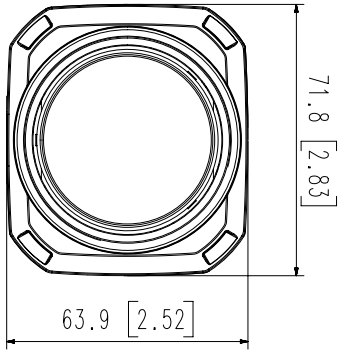

3	파생 MODEL2	
2	파생 MODEL1	
1	XNZ-L6320	'19.09.29
No.	MODEL NAME	DATE
Unit : mm [inch]		SCALE : 1/1