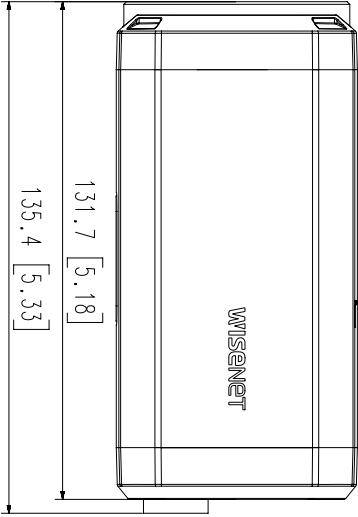

3	파생 MODEL2	
2	파생 MODEL1	
1	XNZ-L6320	'19.09.29
No.	MODEL NAME	DATE
Unit : mm [inch]		SCALE : 1/1