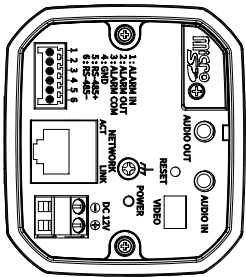

3	파생 MODEL2	
2	파생 MODEL1	
1	XNZ-L6320	'19.09.29
No.	MODEL NAME	DATE
Unit : mm [inch]		SCALE : 1/1