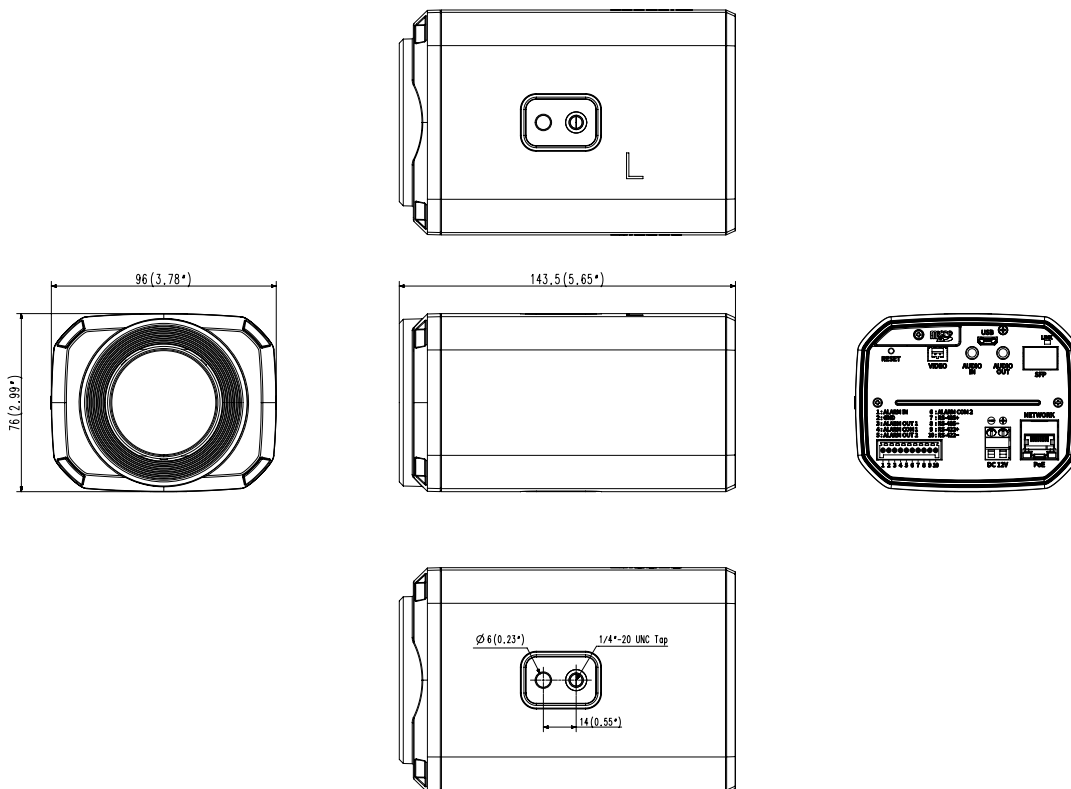

Mechanical

Color / Material	Dark grey / Aluminum
Product Dimensions / Weight	96 x 76 x 143.5mm(3.78x2.99x5.65"), 578g (1.27 lb)

DORI (EN62676-4 standard)

Detect (25PPM/ 8PPF)	Wide: 60.7m(199.1ft) / Tele: 1921.3m(6303.4ft)
Observe (63PPM/ 19PPF)	Wide: 24.3m(79.6ft) / Tele: 768.5m(2521.4ft)
Recognize (125PPM/ 38PPF)	Wide: 12.1m(39.8ft) / Tele: 384.3m(1260.7ft)
Identify (250PPM/ 76PPF)	Wide: 6.1m(19.9ft) / Tele: 192.1m(630.3ft)

XNZ-6320A

2MP H.265 32x Zoom Camera

CAD

Unit: mm [inch]

XNZ-6320